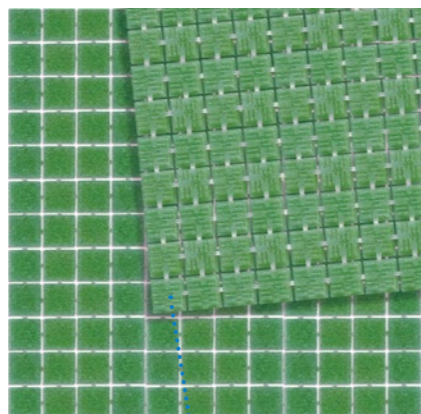

Aqua Color[®]
DESIGN MOSAIC

SPEC_25
www.aquacolor.eu

Assembled with Robotic Technology

With this state-of-the-art innovative technology, silicone dots are created at the back of the mosaics for assembling them into a sheet.

- ✓ Water-resistant
- ✓ Weather-resistant
- ✓ Enables better intactness
- ✓ Easy & fast installation
- ✓ Excellent finishing
- ✓ In comparison with mesh mounted, there is a better contact between the mosaics and adhesive. It also optimizes the contact with the surface.
- ✓ In comparison with paper on the front, easier to install, followed by a better final result.
- ✓ Perfect to use for all your specification and projects: swimming pools, wellness facilities etc...

ACARI 25x25x4 A-43

MACABU 25x25x4 A-43

PARDO 25x25x4 A-43

TURVO 25x25x4 A-43

FANE 25x25x4 A-43

KANDER 25x25x4 A-64

CAPIVARA 25x25x4 A-43

LAMBEDOR 25x25x4 A-43