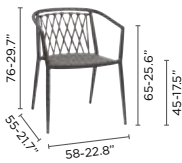

dining armchair

left corner double end seat