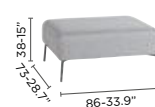

coffee table Z