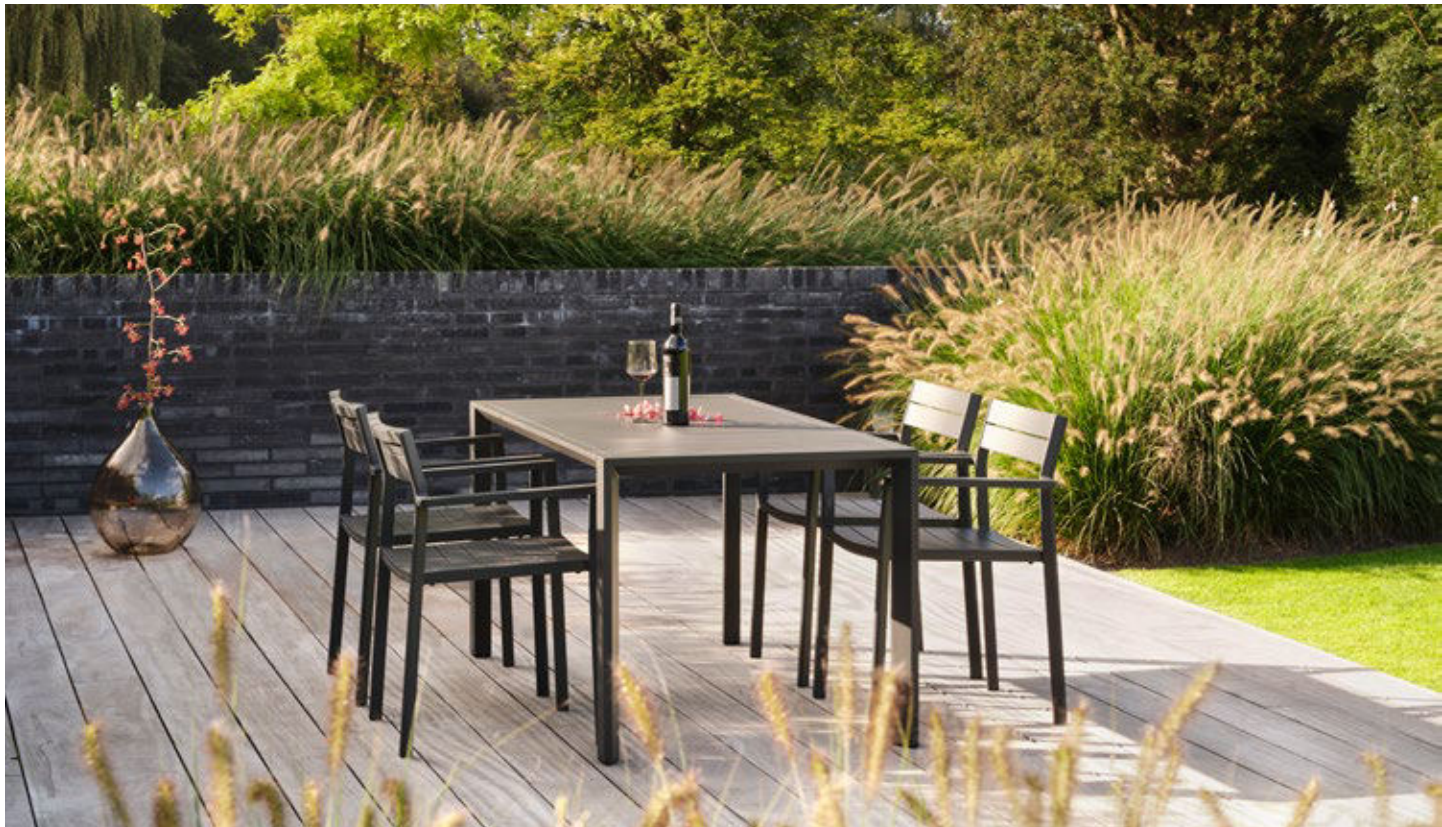

dining armchair — dining table 160x80