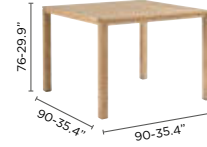

coffee table S 130x75

coffee table S 90x90

coffee table S 75x75

lounge table Z 90x90

lounge table Z 75x75

Easy Fit

Add the finishing touch to your outdoor quarters with our Easy Fit collection. Poufs, finished with the same classic fabrics, made to complement our sofa sets. Tables in a myriad of shapes, sizes and materials playfully match any style. All side tables are easy to move around, letting you mix and match to your heart's desire.