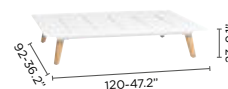

footstool 120 (01, 02)

middle seat 240

end seats 240 (01, 02, 03, 04)

footstool 240

loungers (01, 02)

coffee table 120

coffee table 240

Metris

This comprehensive collection includes both tables, seating and lounging options, and even includes an outdoor bar element with optional teak top. Metris suits both larger settings as well as intimate dinner settings. Browse through bistro tables, dining tables and party tables, in high and low version, with matching chairs, benches and barstools.