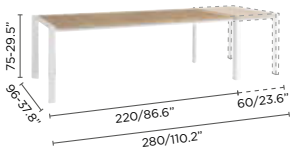

extendable table 220-280x96

extendable table 160-220x96