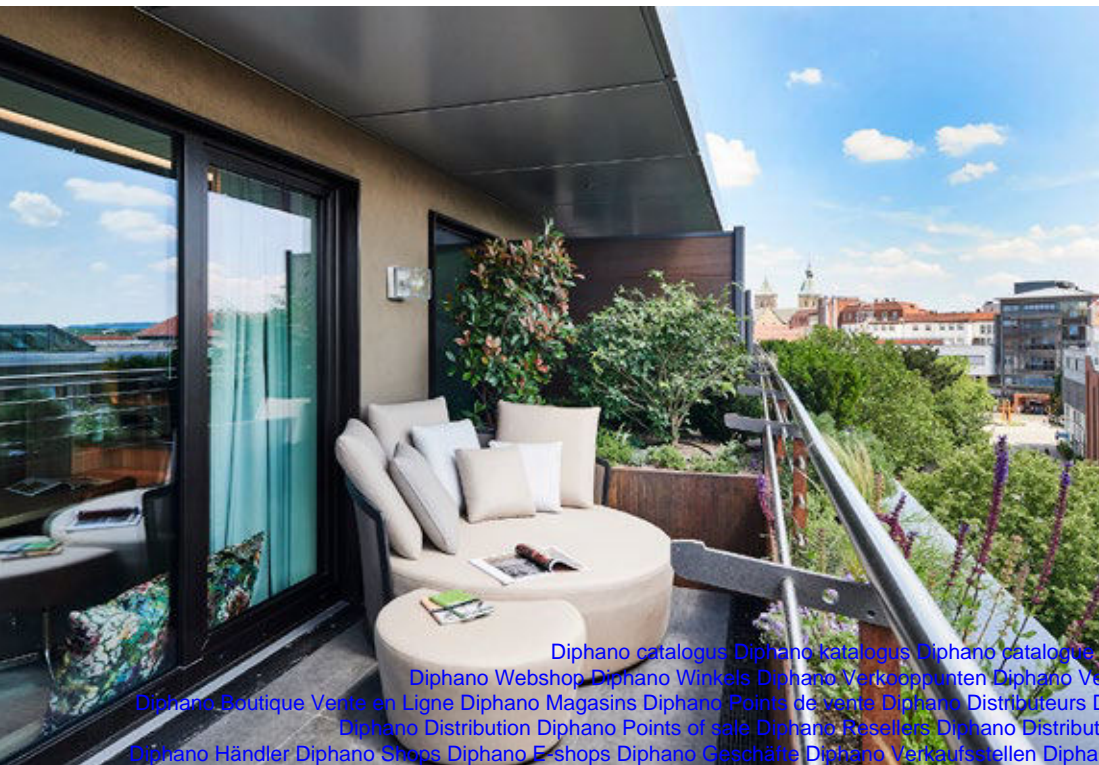

HOLIDAY INN | OSNABRÜCK, GERMANY

This Holiday Inn hotel can easily make you forget you are in downtown Osnabrück. Its green courtyard and terraces around the hotel invite you to unwind after a busy day in the city. Or plunge into the cushions of the Cielo daybed on your terrace and order room service.

Featured collections: Newport (p. 117), Cielo (p.97)
Project thanks to: TeamHoff GmbH