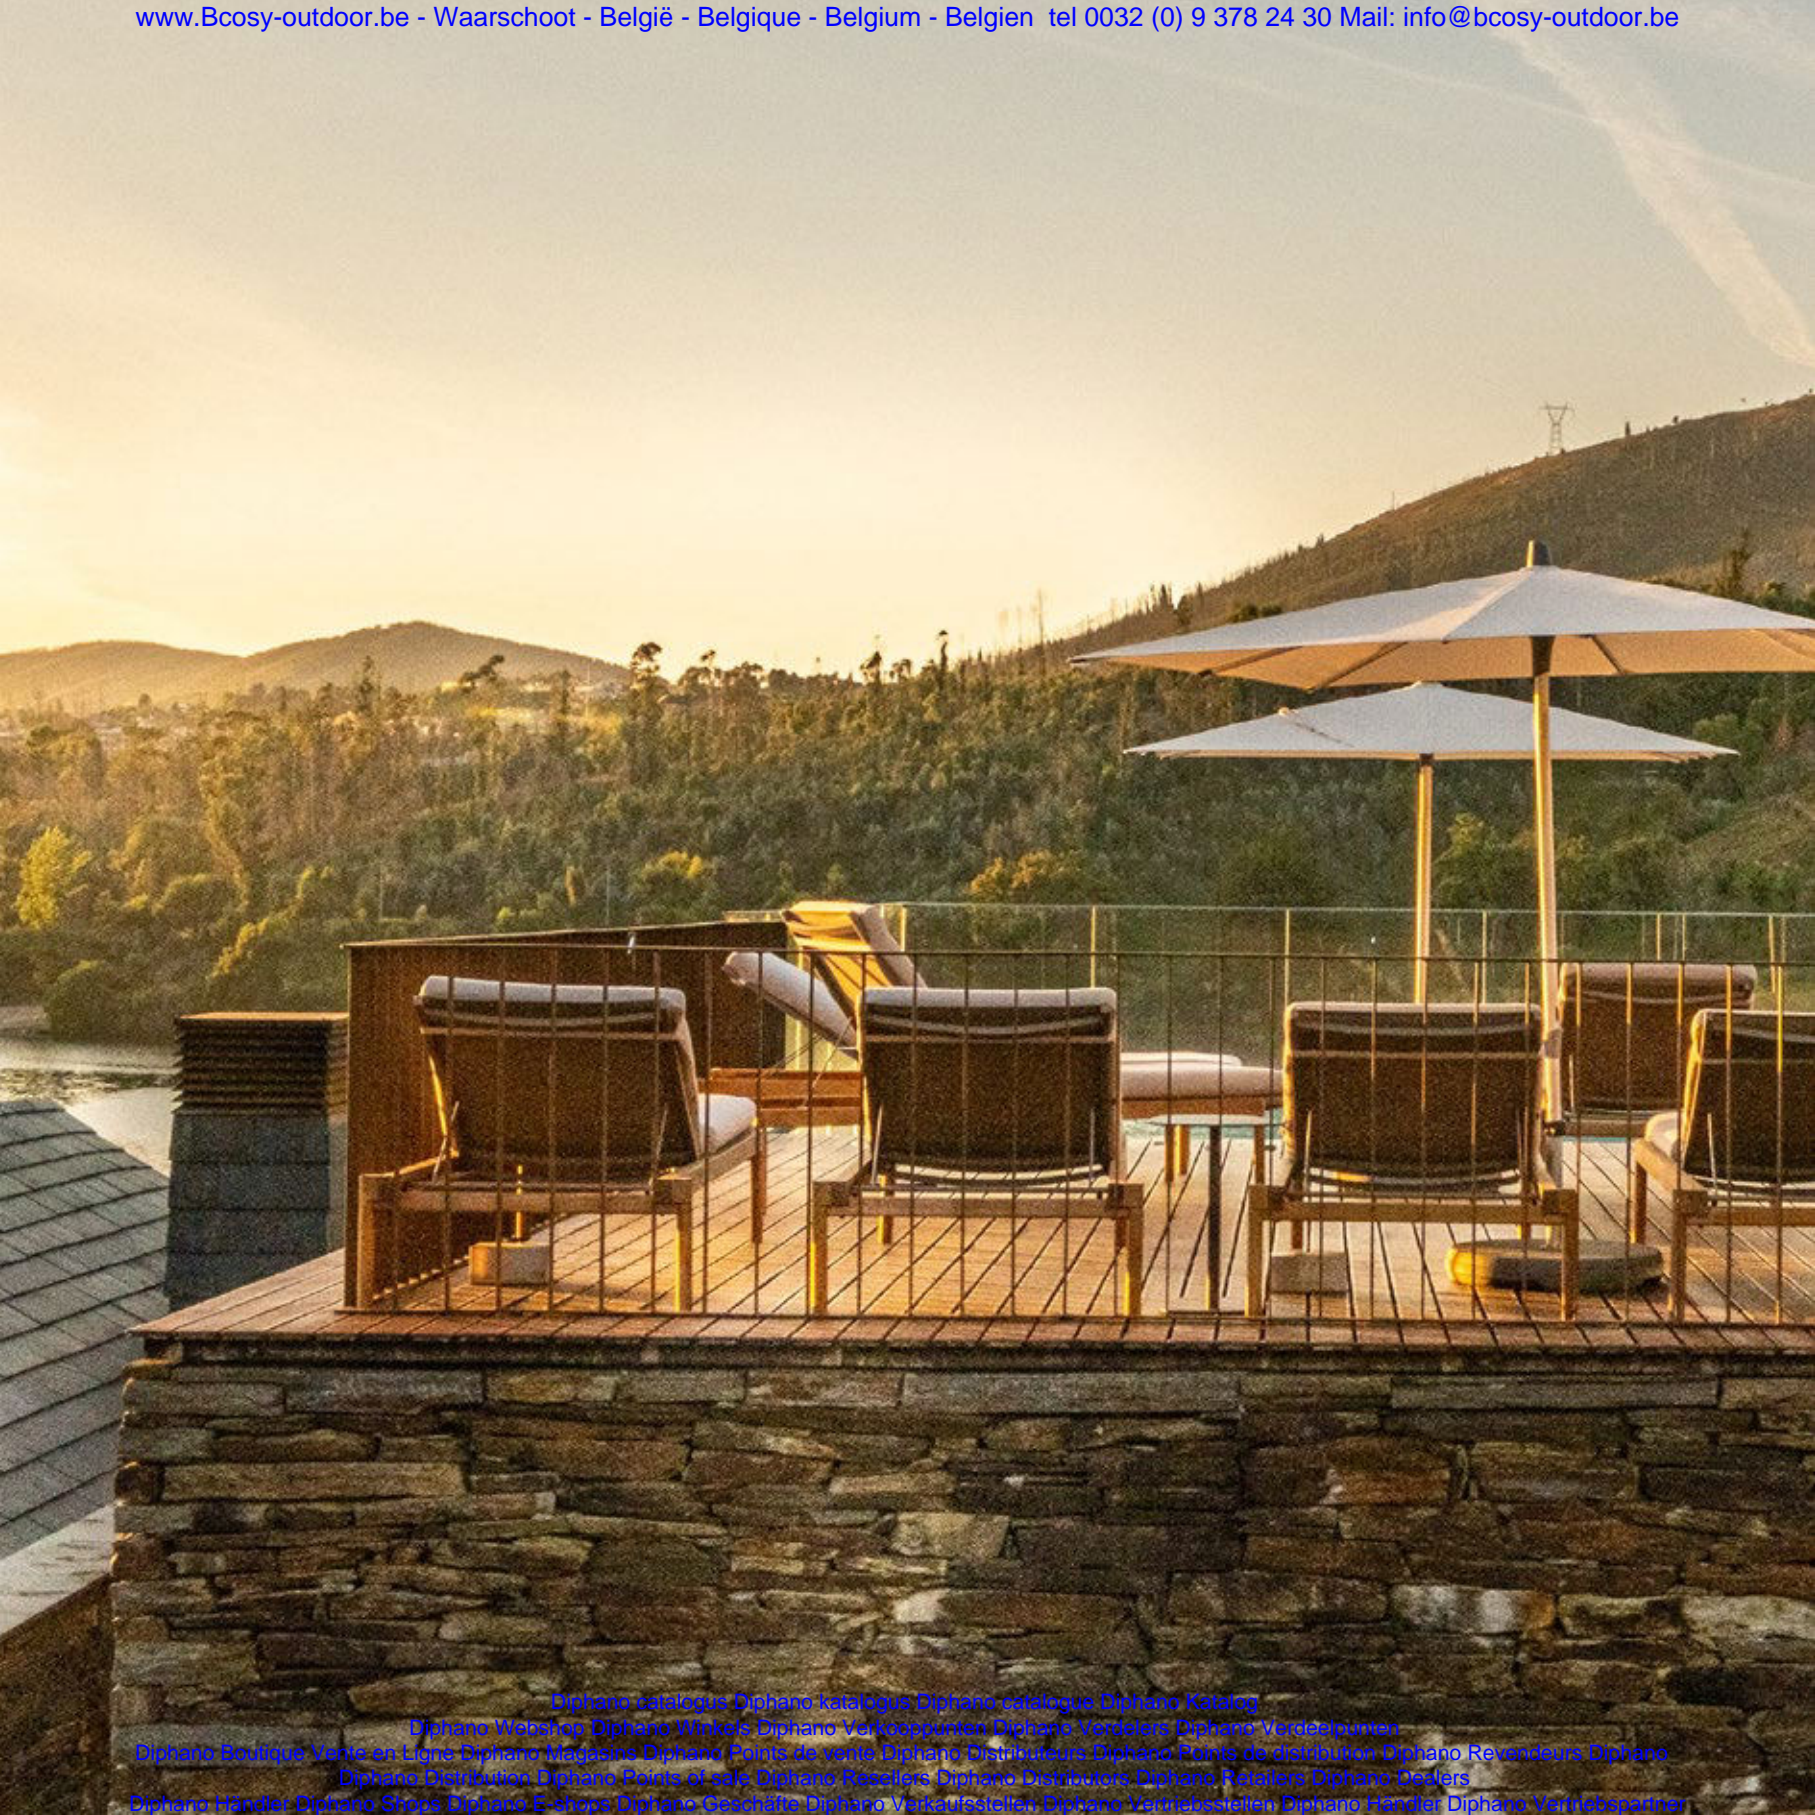

T030
white

T031
quartz

T032
black

T033
sand