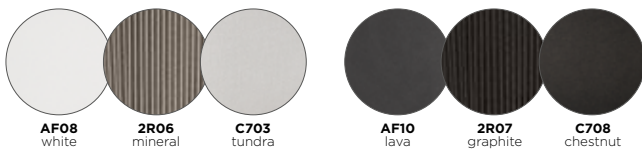

coffee table S 80xR — coffee table A 60xR — coffee table B 42xR

coffee table B 42xR

coffee table S 100xR

Ray

MATERIALS

☞ frame: pca | finishing: rope (5mm/0.20")

☞☞ frame: pca | finishing: rope (5mm/0.20") | cushion set: fabric (FDF)