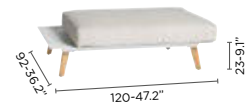

footstool 240