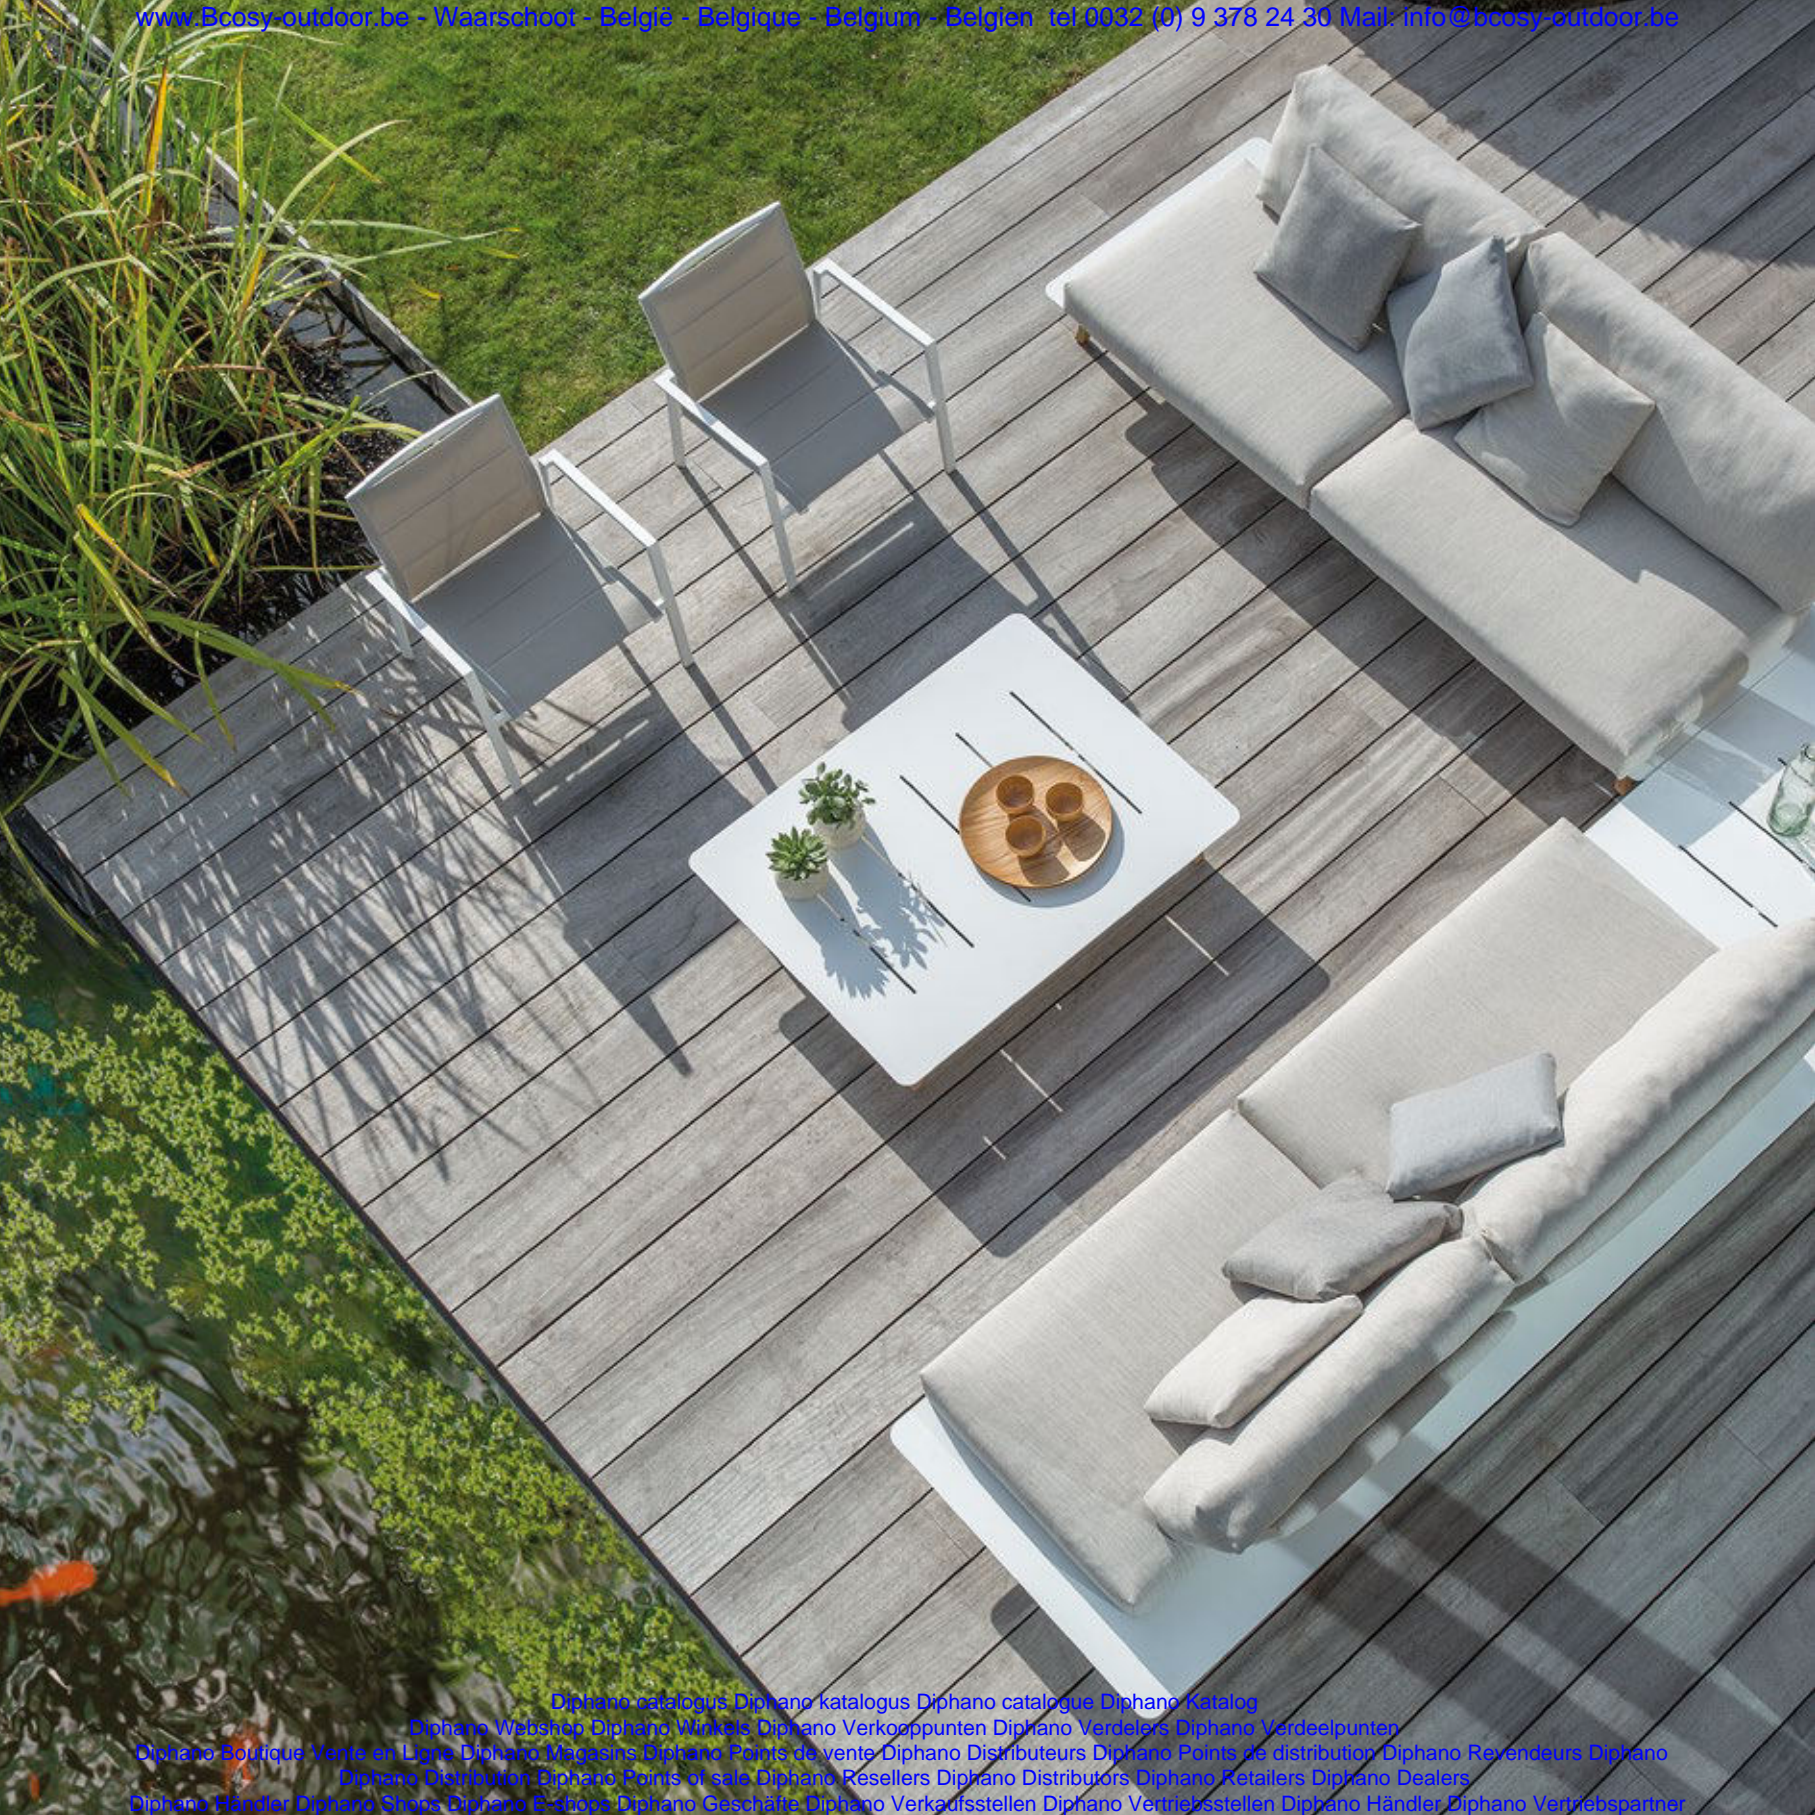

right corner double end seat

right corner double seat

large footrest

medium footrest

coffee table Z

Link

As our most modular collection, Link offers infinite possibilities. With removable backrests and a light structure, both seating and tables can be switched up to match your own unique design. Its soft, rounded cushions, laminated fabric in twisted linen and elegant teak legs show the collection's remarkable eye for detail.