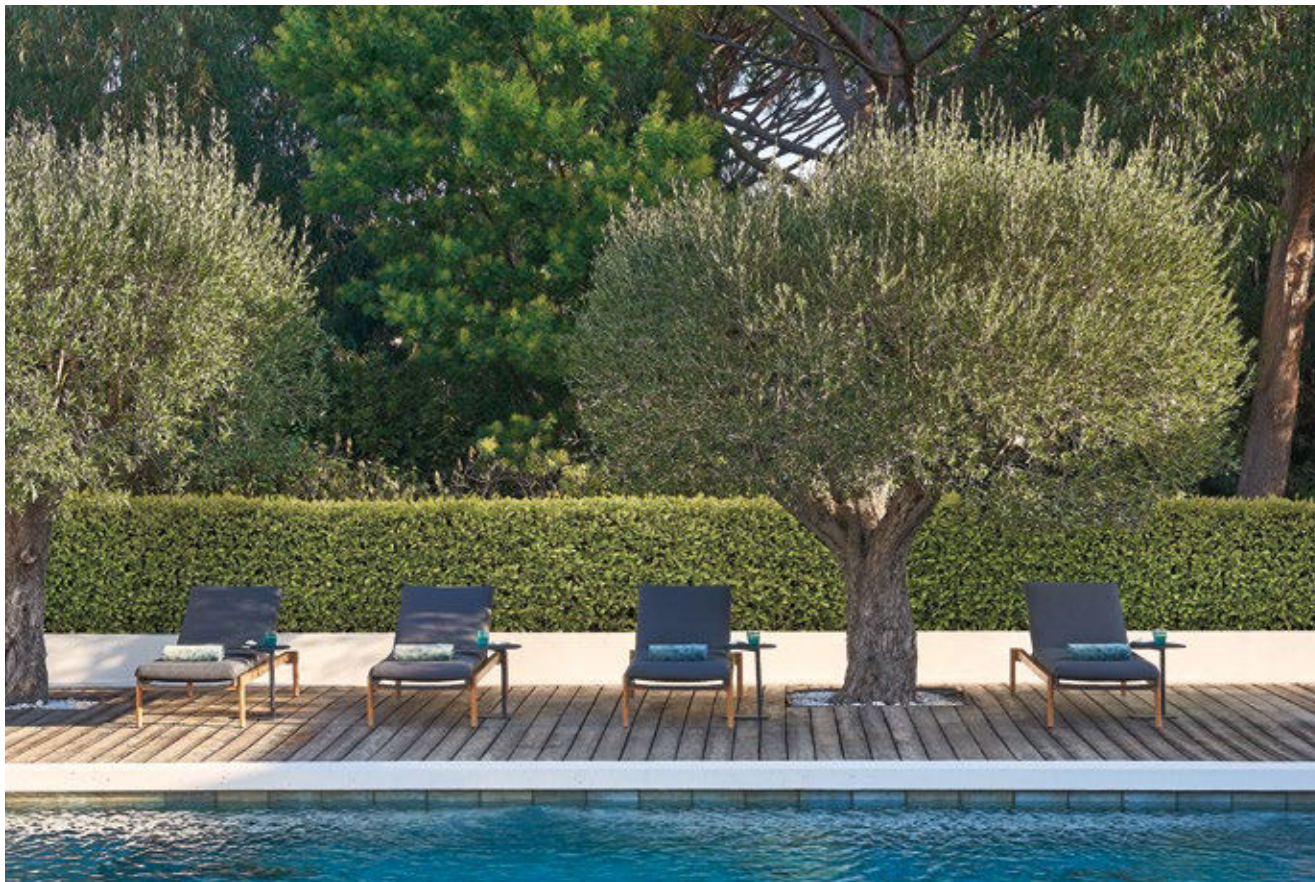

dining armchair — lounge chair — Natural dining table 215x105

lounge chair — 3-seater — Easy Fit side tables elite S, A, C & B

lounger — Easy Fit side table elite B

lounger — Easy Fit side table ellips B