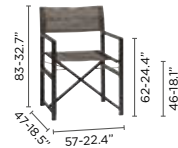

folding director's chair

optional teak armrest