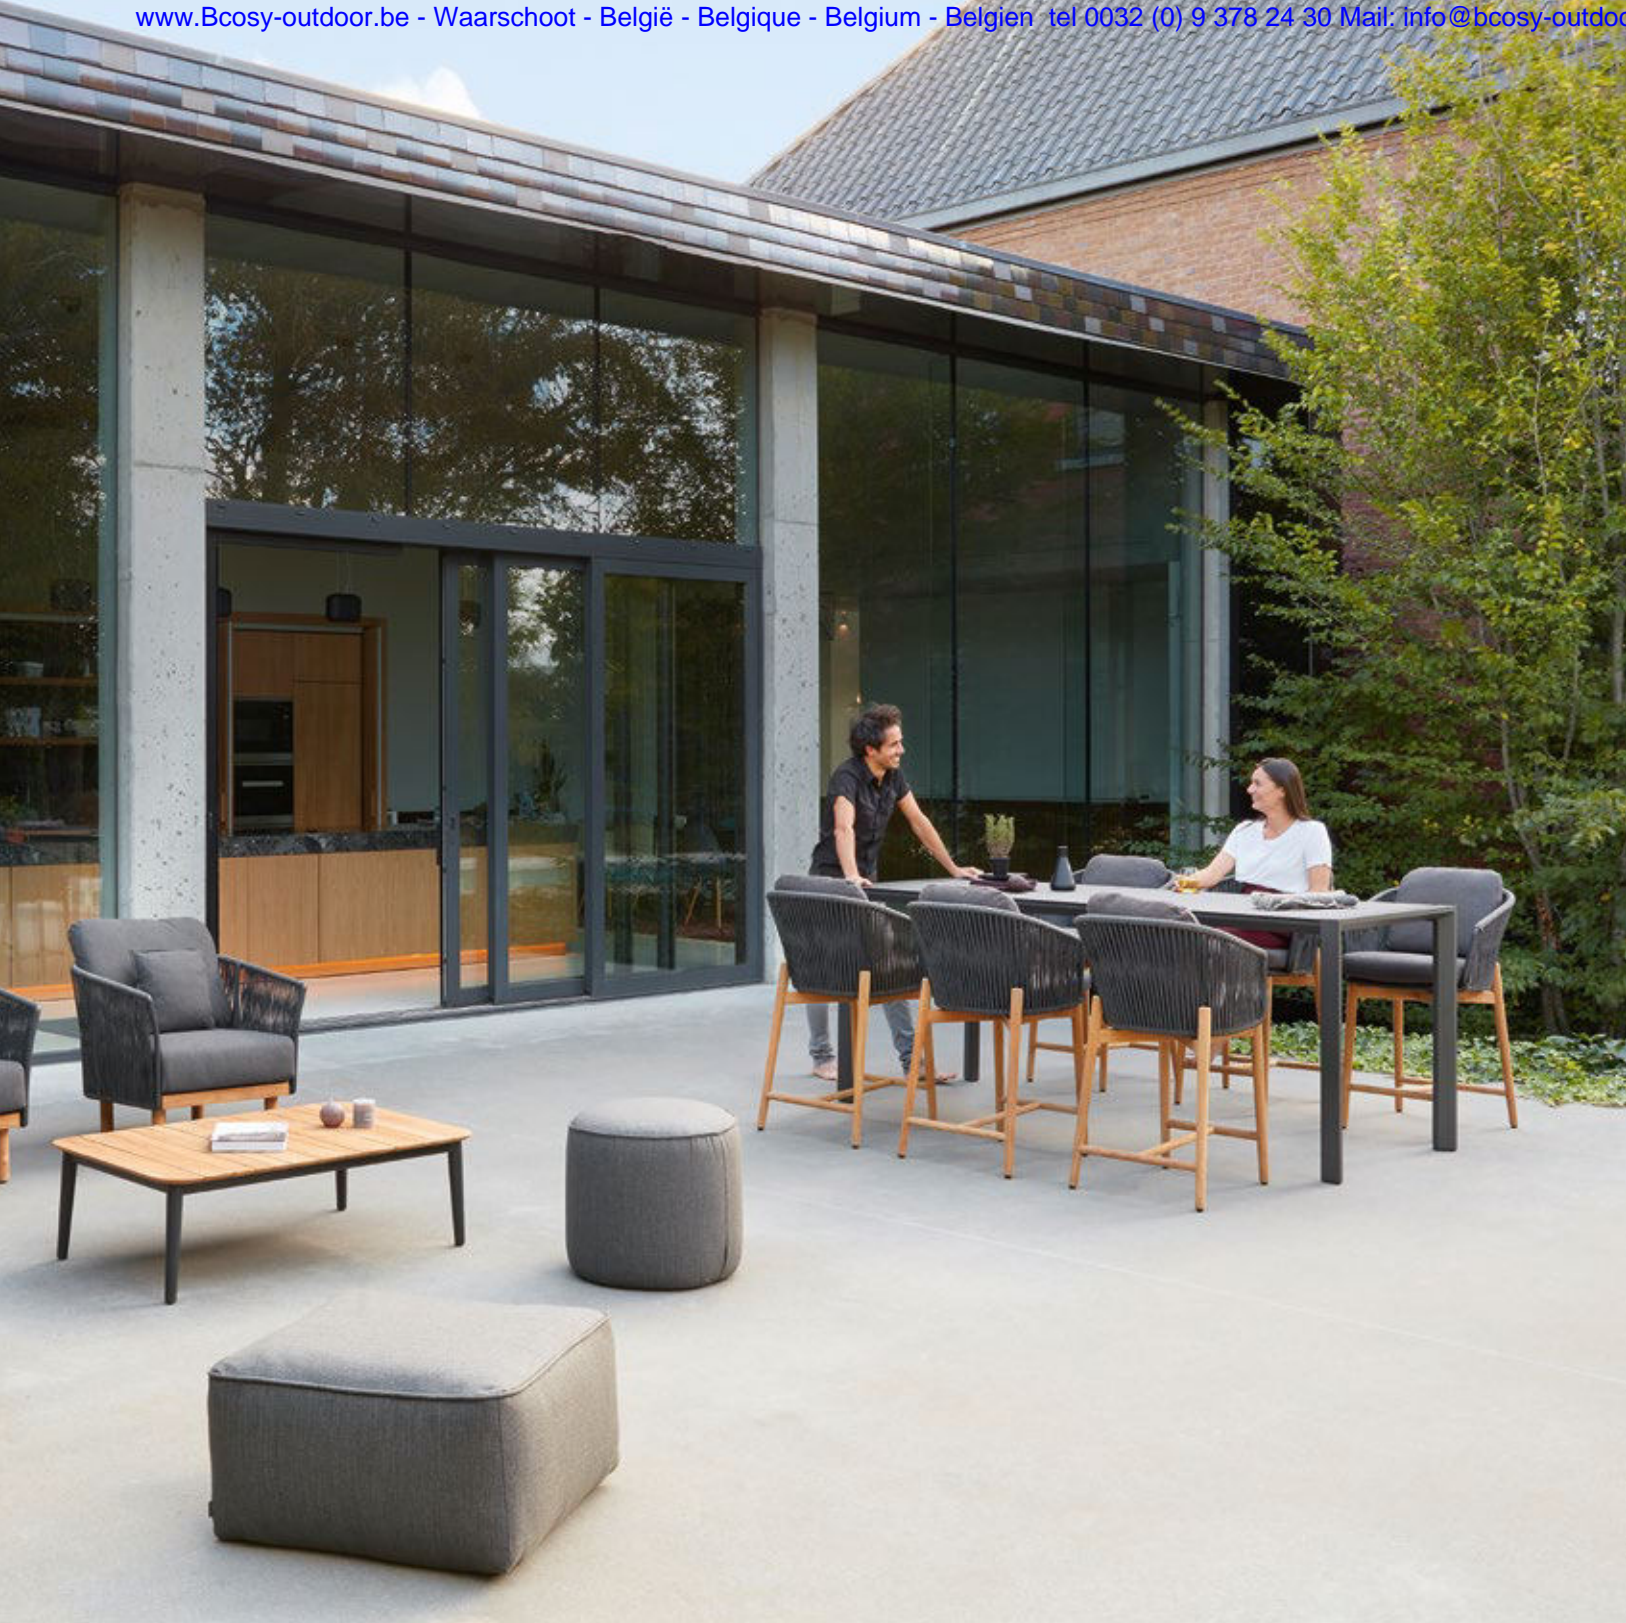

barstool 61h — lounge chair — 2-seater — Selecta high dining table M — Diamond coffee table S — Easy Fit poufs 65x65 & 50xR

2-seater — lounge — Easy Fit side table ellips B — Easy Fit side table elite B