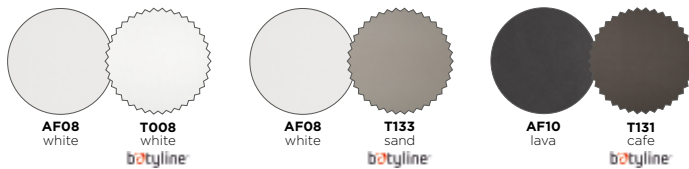

MATERIALS

frame: pca | fabric: textylene (FDF)