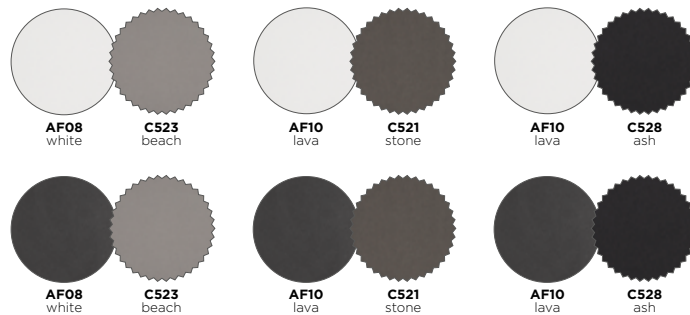

Combine the separate modules to the setting that works for you.

lounge chair – 2,5-seater – coffee table A – lounge

lounge chair — 2,5-seater — coffee table S — lounger

Cubic

MATERIALS

  frame: pca | cushion set: fabric (FDF)