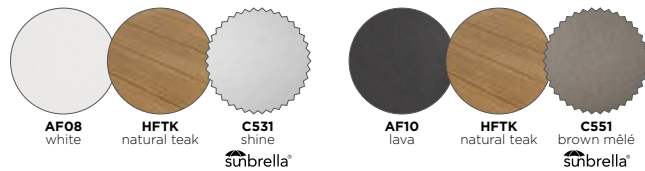

Add a warm touch to your outdoor setting with a teak detail.

lounge chair — 3-seater — large footrest — Metris coffee table S — Metris low table A

Landscape Teak

MATERIALS

frame: pca | finishing: teak | cushion set: fabric (FDF)