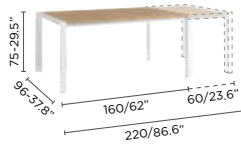

counter bistro table M