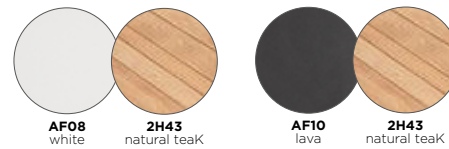

 frame: pca | table top: teak (18mm/0.71")

 frame: pca | table top: ceramic (6mm/0.24")

OPTIONS

protective cover

pco
more info p. 284

FOAM TYPE

type 5
laminated fabric
+ indoor foam

FEATURES