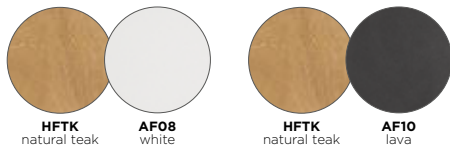

coffee table S 80xR — coffee table A 60xR — coffee table B 42xR

coffee table B 42xR

coffee table S 100xR

Ray

MATERIALS

☞ frame: pca | finishing: rope (5mm/0.20")

☞☞ frame: pca | finishing: rope (5mm/0.20") | cushion set: fabric (FDF)

type 2
fabric + interliner
+ outdoor foam (QDF)

dining side chair

dining armchair

lounge chair

2-seater

Ray

MATERIALS

frame: pca | table top: pca (5mm/0.20")

frame: pca | table top: ceramic (9mm/0.35")

frame: teak | table top: pca (5mm/0.20")

frame: teak | table top: ceramic (9mm/0.35")

coffee table S 100xR (33,5h)

coffee table S 80xR (35,5h)

coffee table A 60xR (28,5h)