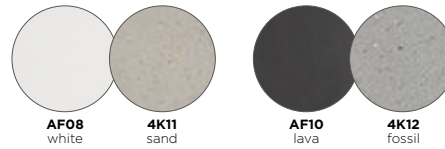

frame: pca | table top: ceramic (9mm/0.35")

frame: teak | table top: pca (5mm/0.20")

frame: teak | table top: ceramic (9mm/0.35")

coffee table S 100xR (33,5h)

coffee table S 80xR (35,5h)

coffee table A 60xR (28,5h)