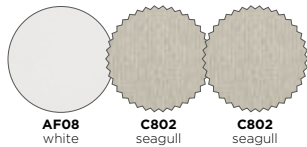

lounge chair — 2,5-seater — coffee table S — Easy Fit side table plus B

lounge chair — lounger — Easy Fit side table plus B

lounge chair — 2,5-seater — coffee table S

Switch Fabric

MATERIALS

 frame: pca | finishing: fabric | cushion set: fabric (FDF)