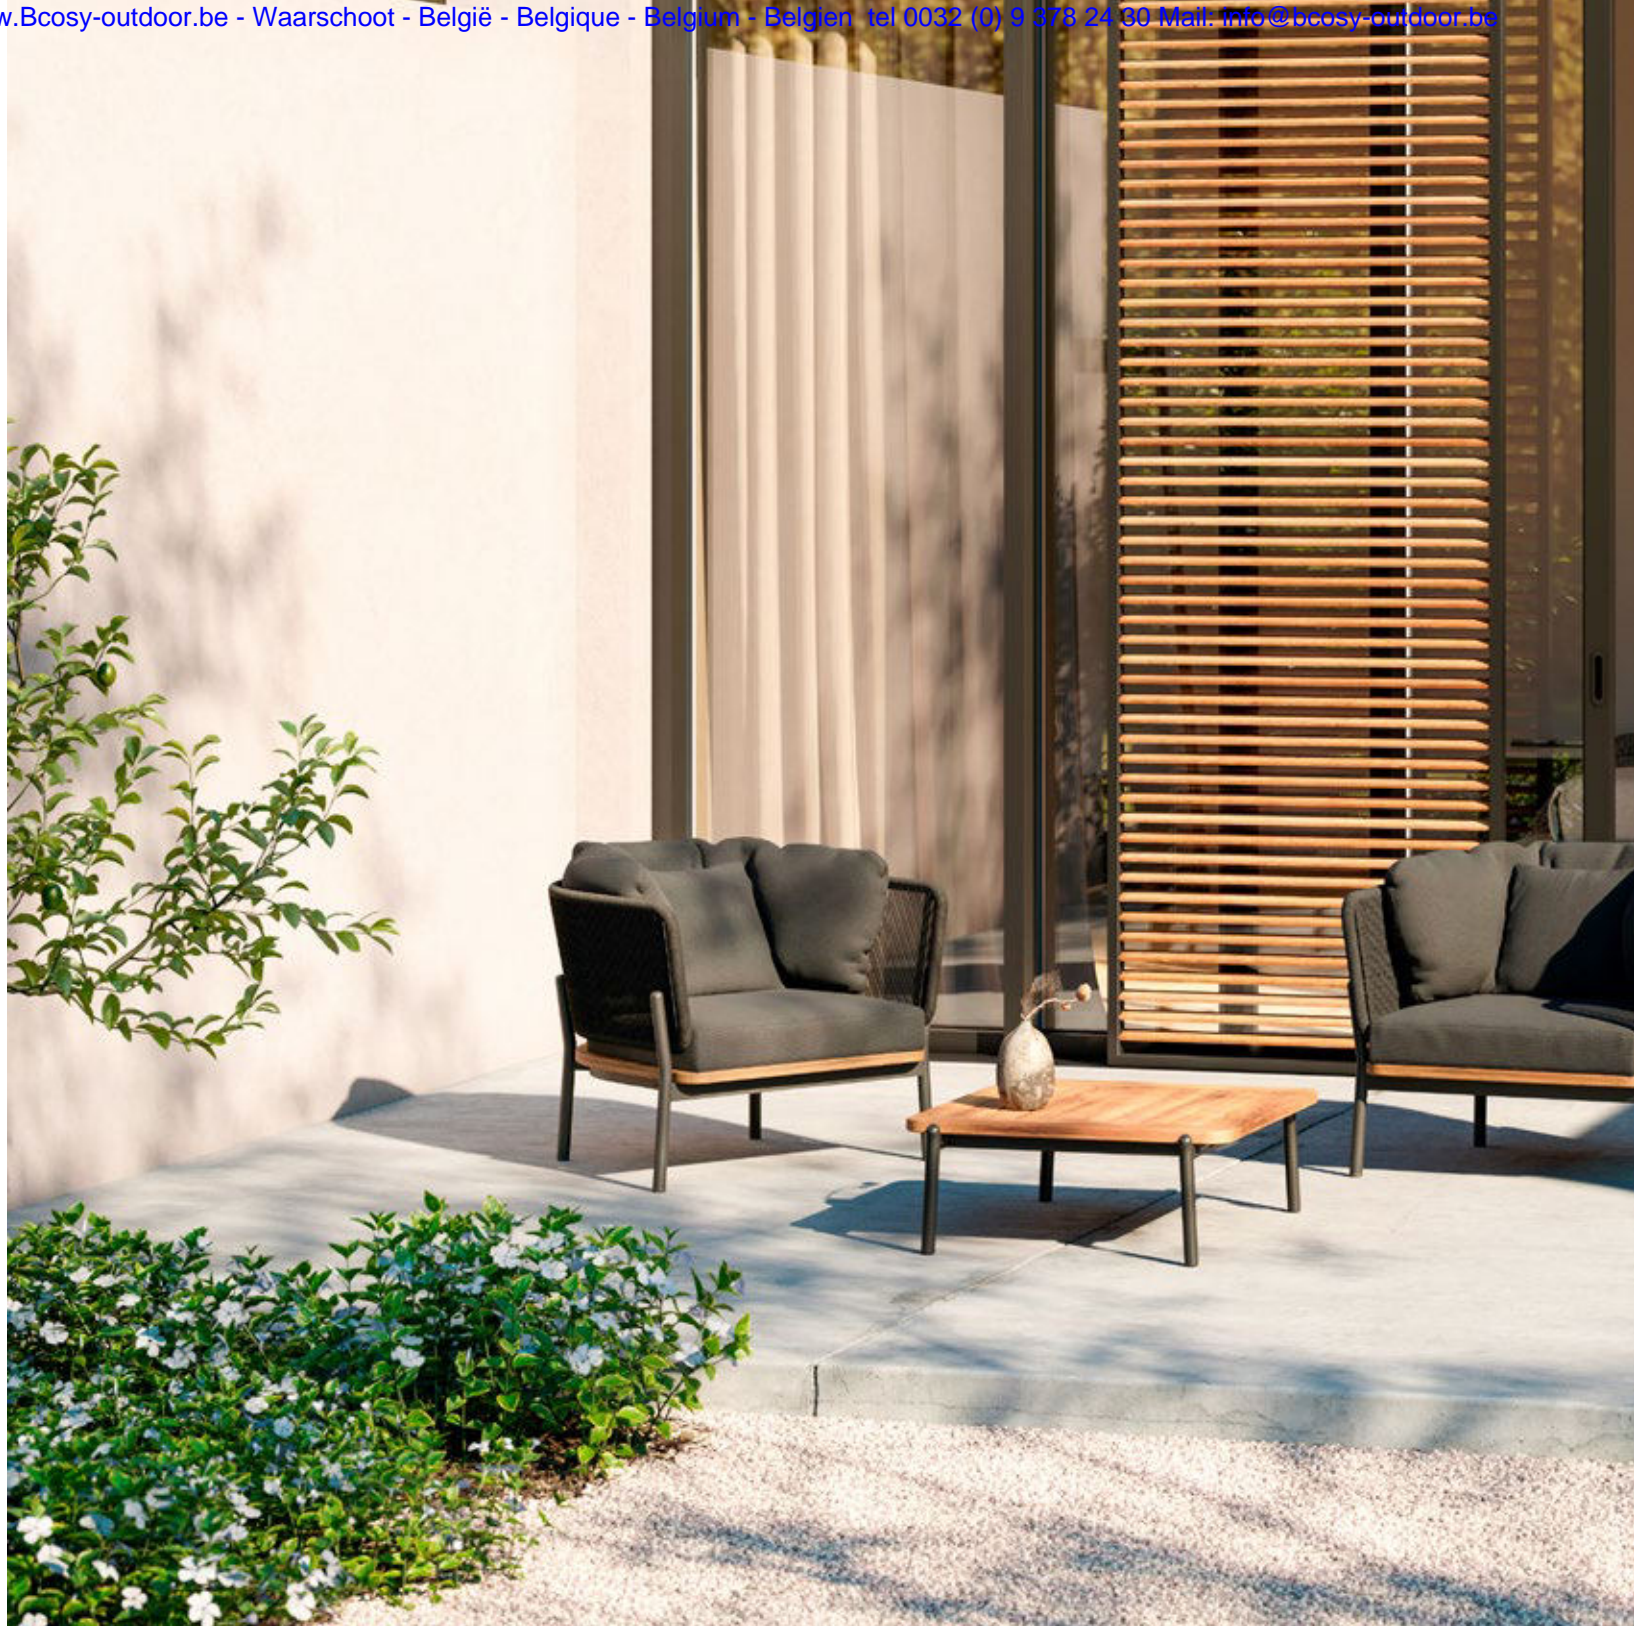

lounge chair — 3-seater — coffee table S — side table B — tray table C

side table B

tray table C

dining armchair — Alexa extendable table 160x220x96

dining armchair — lounge chair — coffee table A — Metris dining table 80x80