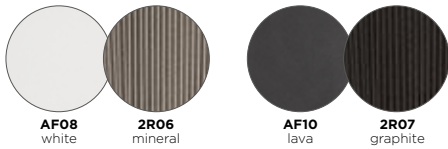

coffee table S 80xR — coffee table A 60xR — coffee table B 42xR

coffee table B 42xR

coffee table S 100xR

Ray

MATERIALS

☞ frame: pca | finishing: rope (5mm/0.20")

☞☞ frame: pca | finishing: rope (5mm/0.20") | cushion set: fabric (FDF)