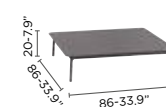

left corner double end seat

left corner double seat

coffee table Z