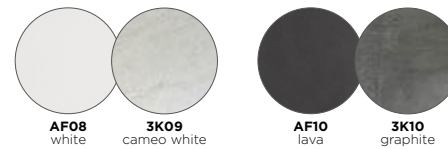

frame: pca | table top: ceramic (11mm/0.43")