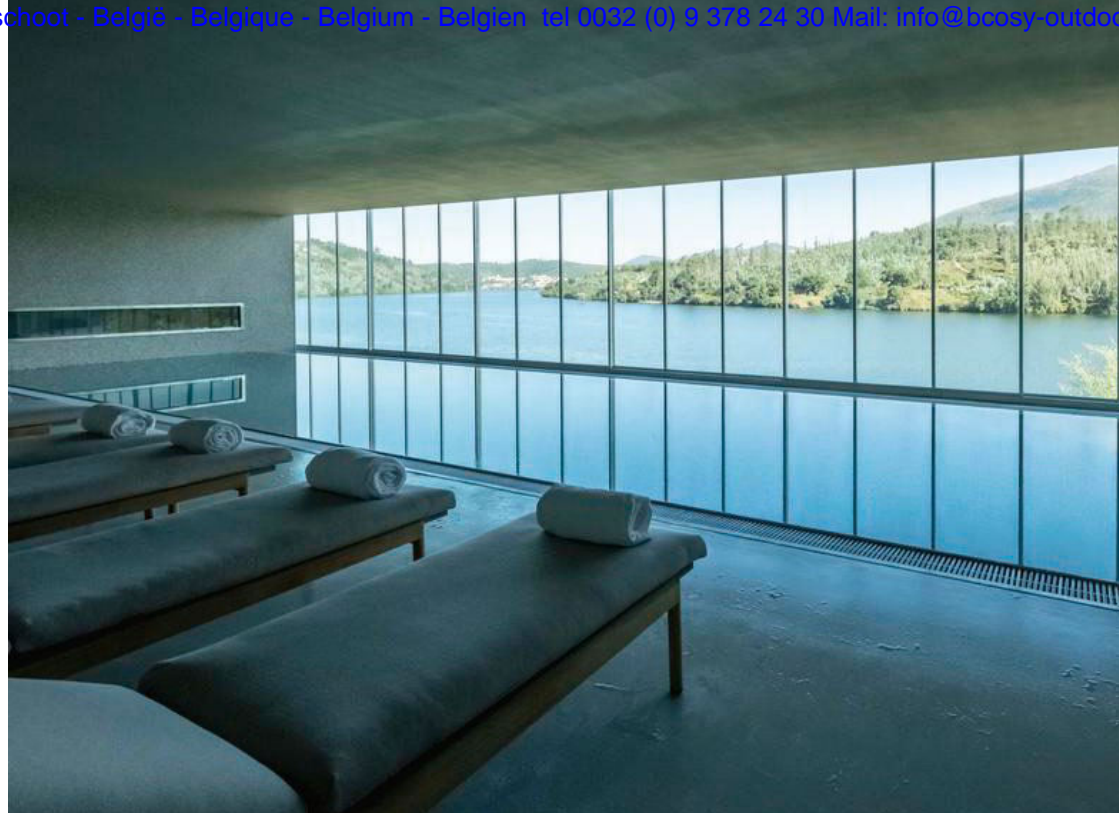

The Newport collection is the perfect fit for this setting with its luxurious mix of high-quality ropes and thick cushions on a teak base.

Featured collections: Newport (p. 117), Natural (p. 253), Easy Fit (p. 261)
Designer: Christina Jorge de Carvalho
Project thanks to: Alaire