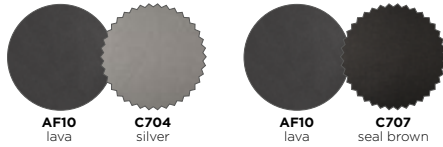

3 geometrical shapes can be combined into the shape that suits your needs.

Sunset

MATERIALS

 frame: pca | seat finishing: laminated fabric (FDF)

backrest/footstool/lounger headrest: laminated fabric (FDF)