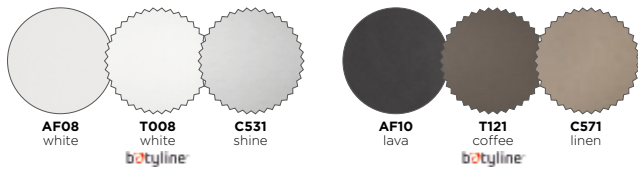

MATERIALS

frame: pca | finishing: textylene | cushion set: fabric (FDF)