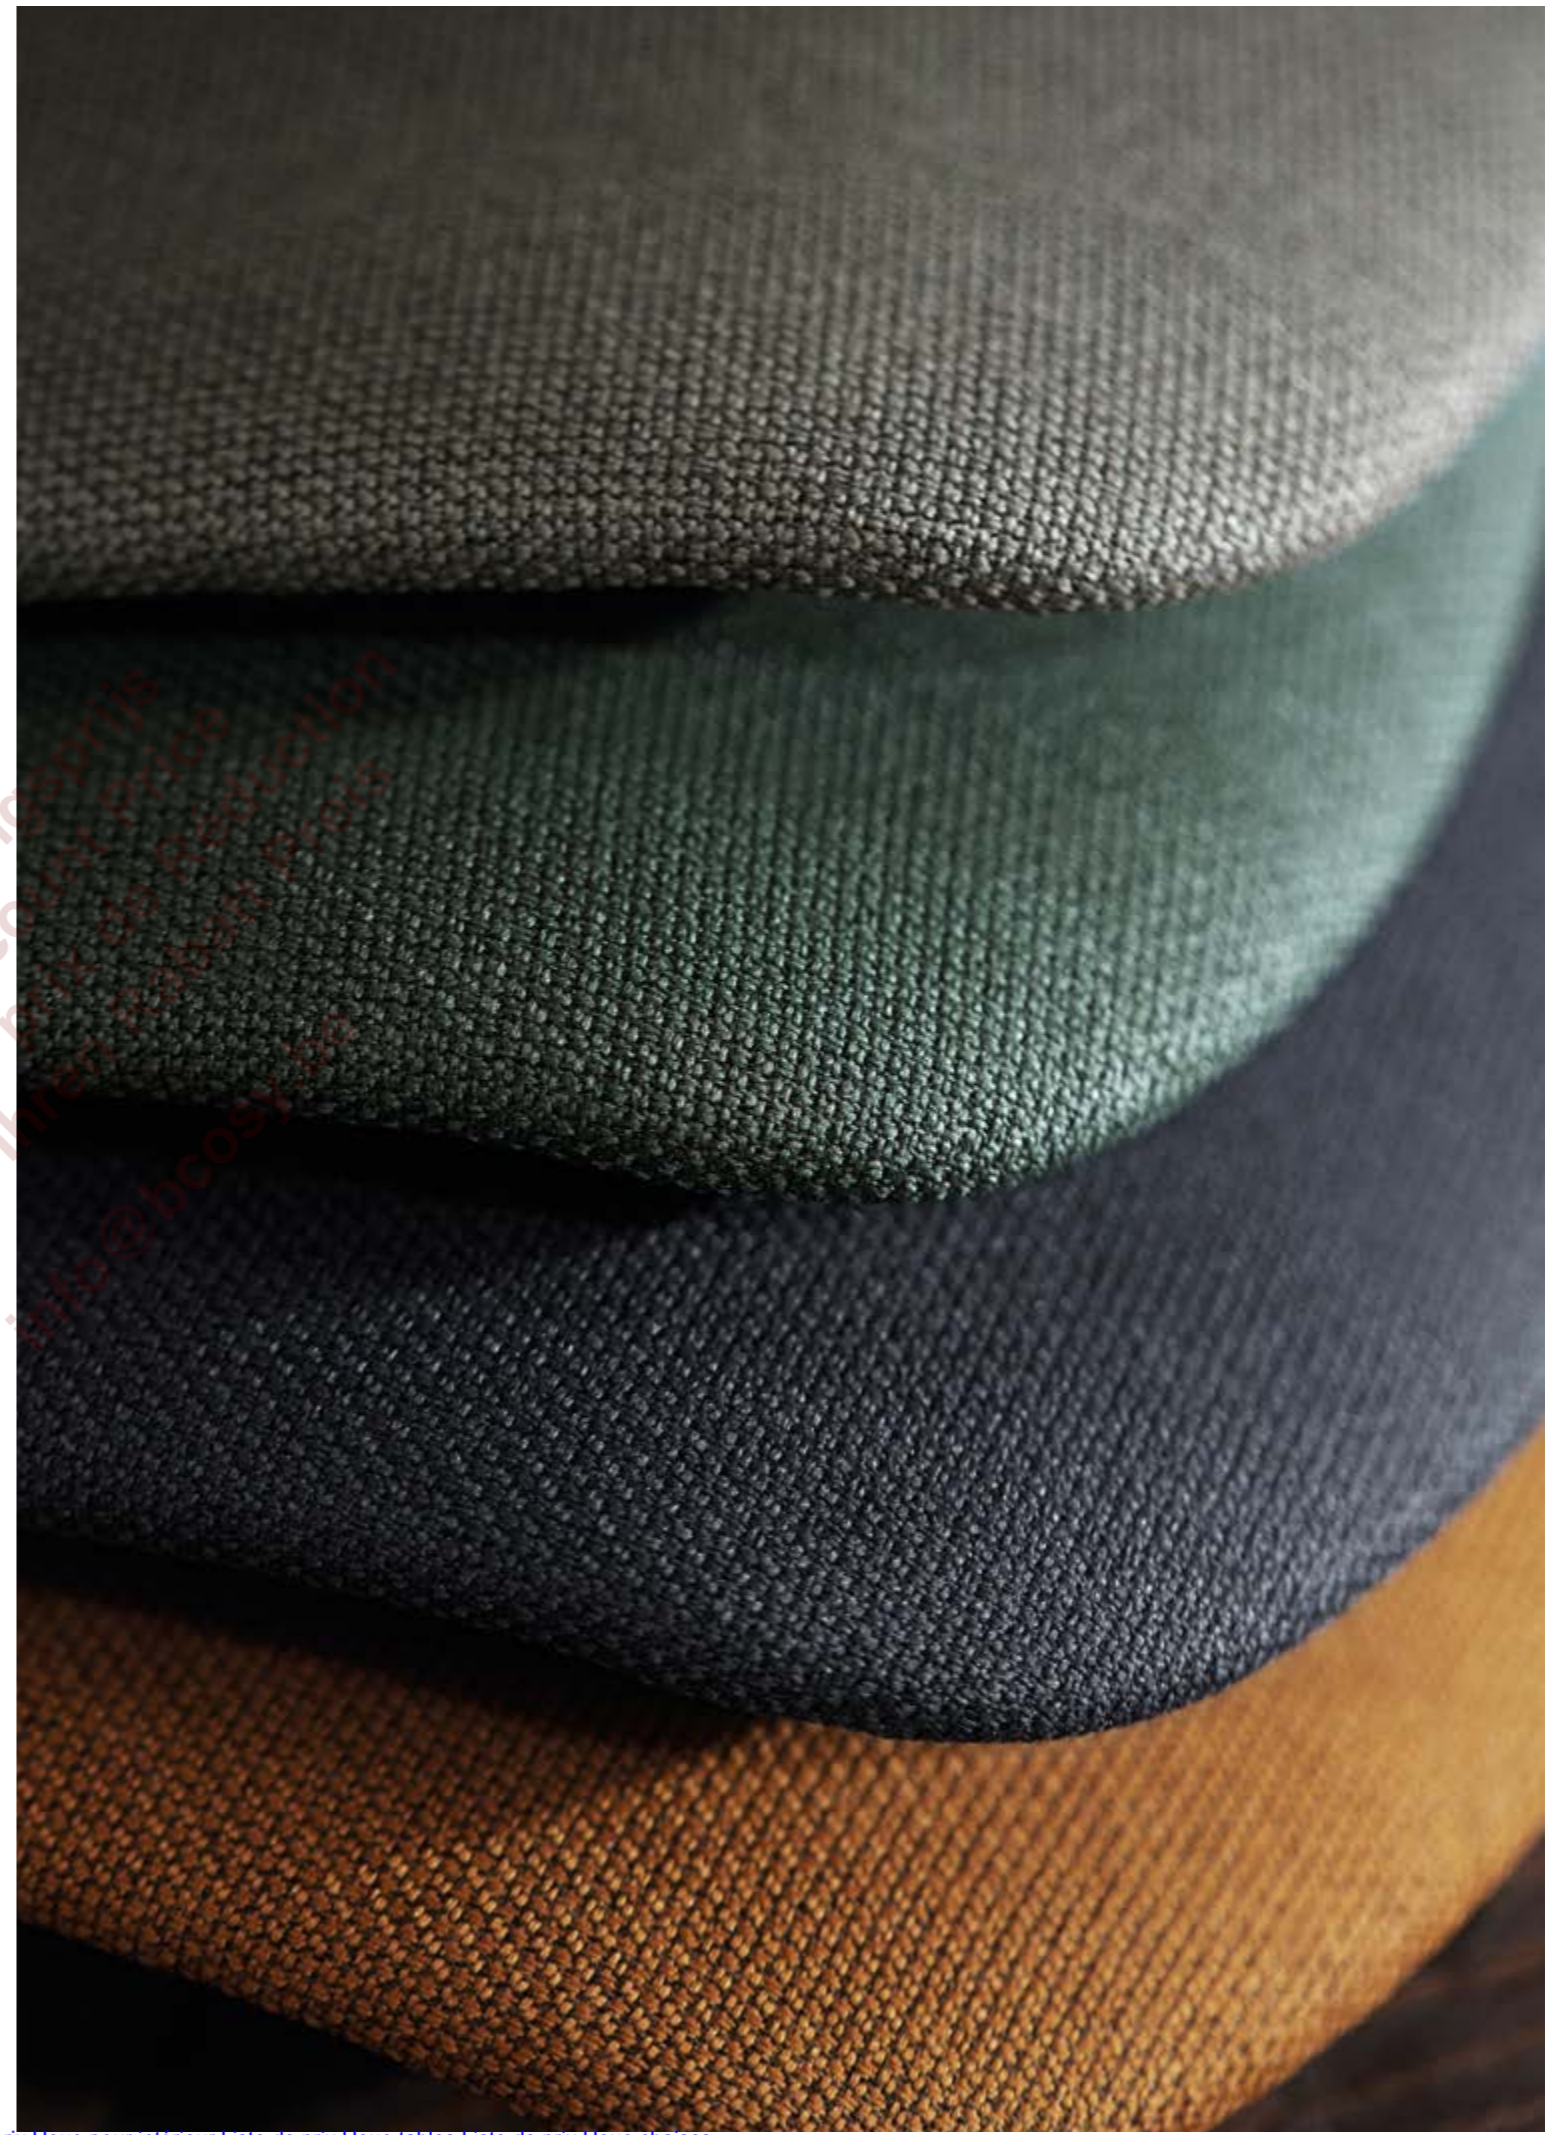

Connect has a natural rustic elegance with a discreet metallic reflection. The fabric is OEKO-TEX® and EU Ecolabel certified.

PLASTIC

HOUSEHOLD PLASTIC TRASH (MyTrash)

MyTrash is our term for the recycled plastic that we use to create our collections; FALK, ReCLIPS and NAMI. This plastic is sourced from Danish household trash and repurposed into Danish design products.

By using recycled plastic, we are able to reduce our reliance on virgin materials and still produce high quality products with the same properties as new plastic in terms of performance and durability.

The recycled base material varies in color from batch to batch, which may result in minor color variations.

FALK shell is made of 75% plastic from Danish household plastic trash, 20% glass fibers, and 5% color pigment.

For cleaning wipe gently with a soft damp cloth.

OAK VENEER

Our oak veneer is sourced from sustainably managed European forests (FSC® - FSC C153404). There is oak veneer outside and beech inside for use as the base for FALK Chair. It is highly resistant to wear and tear.

The oak veneer is pre-treated with water base lacquer. This protects the surface against mois and dirt.

Regular cleaning should be done with a damp cloth in lukewarm water with mild detergent (best are soap flakes). Wipe excess water off with a dry cloth. Do not use harsh detergents or chemicals on wooden furniture.

HOUE