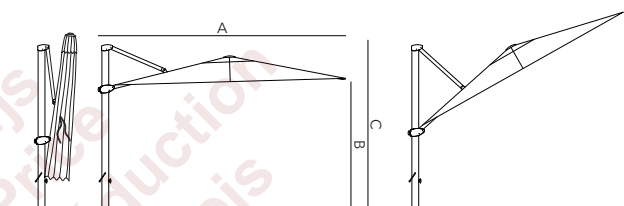

LIMA

UPDATED

Free pole frame, powder coated aluminium.
Mât déporté, aluminium thermolaqué.
Vrijhangende parasol, gepoederlakt aluminium.

Canopy is weatherproof and colour resistant.
Toile est résistant aux intempéries et aux couleurs.
Doek is weerbestendig en kleurvast.

Tilt in height, rotation 360°.
Inclinable à gauche et à droite, rotation de 360°.
Kantelen in de hoogte, 360° rotatie.

max. 45 km/h, 28 mph

LIMA

UFLIM FRAME - STRUCTURE

		400 x 300	400 x 400
	A01 white	€ 1.995	€ 2.295
	A03 linen		
	A30 anthracite	€ 1.995	€ 2.295
	A32 black		

UCLIM CANOPY - TOILE - DOEK

		400 x 300	400 x 400
	C001 natural	€ 595	€ 695
	C010 latte		
	C101 cloud		
	C106 gris nature		
	C204 night		
	C208 black		
	C211 steel	€ 595	€ 695
	C212 gasoline		
	C301 taupe		
	C304 walnut		

Free pick: other fabrics on demand - autres tissus sur demande - andere stoffen op aanvraag

UB BASE - PARASOLVOET

	LIM-300-G04 silk grey granite	€ 1.395
	IGB-FP-LARGE in ground base - ancre de sol - grondanker	€ 265
	OGB-FP-LARGE on ground base - plaque de fixation - bevestigingsplaat	€ 295

UP COVER - HOUSSE - HOES

LIM-L-X75 grey	€ 95

UA ACCESSORIES - ACCESSOIRES

LUN-LED02 Luna LED light - lumière - verlichting	€ 175

	400 X 300 CM	400 X 400 CM
	46 kg - 101.4 lbs nett excl. base - voet 50 kg - 110.2 lbs gross excl. base - voet	54 kg - 119 lbs nett excl. base - voet 58 kg - 127.9 lbs gross excl. base - voet
	300 x 50 x 28.5 cm, 0.4 cbm excl. base - voet	316 x 50 x 28.5 cm, 0.4 cbm excl. base - voet
A	364 cm - 106.7"	464 cm - 182.7"
B	240 cm - 94.5"	240 cm - 94.5"
C	290 cm - 114.2"	290 cm - 114.2"
D	384 cm - 151.2"	364 cm - 143.3"