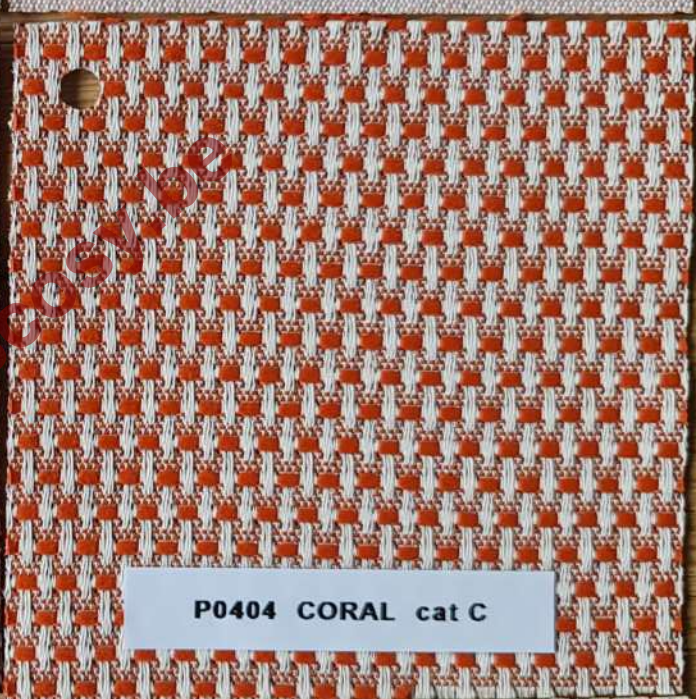

100% POLYPROPYLENE

VISIT OUR WEBSITE FOR A DETAILED OVERVIEW OF OUR WASHING INSTRUCTIONS

M0505 SIENNA cat G

M0101 LIME WHITE BOUCLE catG

M0404 BLACK BOUCLE catG

M0202 PINE GREEN catC

M0303 FIG GREEN catC

S2727 OLIVE GREEN catB

S0707 KIWI catG

www.bcosy.be

P0303 ALMOND catC

S2929 BLUSH cat B

P0202 SPICE cat C

P0404 CORAL cat C

S2828 CARBON BEIGE cat B

P0505 MUSTARD cat C

S3030 AMBER cat B

T0202 STONE cat G

S1010 MINERAL BLUE cat B

S0606 CANVAS cat B

www.Bcosy.be

S1212 LIN cat B

S2222 SAVANE COCONUT cat C

S2121 SAVANE ZINC cat C