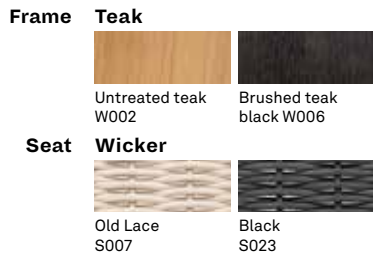

FREYA DINING ARMCHAIR GD190 € 825

- Solid untreated teak chair.

CUSHION	CAT. B	CAT. C	CAT. G	COM
Seat cushion 2 cm polyether foam fabric usage QE423: 70 cm	QB423	QC423	QG423	QE423
	€ 130	€ 140	€ 165	€ 130

PROTECTIVE COVER PC001 € 195

MONA DINING CHAIR GD042

- Polyethylene wicker on an untreated teak or black stained brushed teak frame.

UNTREATED TEAK / OLD LACE	€ 625
BLACK STAINED BRUSHED TEAK / BLACK	€ 680

CUSHION	CAT. B	CAT. C	CAT. G	COM
Seat cushion 2 cm polyether foam fabric usage QE185: 60 cm	QB185	QC185	QG185	QE185
	€ 130	€ 140	€ 165	€ 130

PROTECTIVE COVER PC001 € 195

REMI

REMI DINING CHAIR GD183

- Polypropylene rope on an aluminium frame with an untreated teak or epoxy and black powder coated steel base.

TEAK BASE	€ 785
STEEL A BASE	€ 698

CUSHION	CAT. B	CAT. C	CAT. G	COM
Seat cushion 2 cm polyether foam fabric usage CE077: 60 cm	CB077	CC077	CG077	CE077
	€ 96	€ 106	€ 134	€ 96

PROTECTIVE COVER PC001 € 195