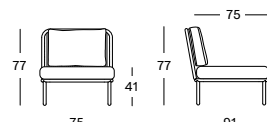

KODO COLLECTION by Studio Segers

KODO MODULAR

- Polypropylene rope on a powder coated aluminium frame.
- 2 connector pieces included per seating module.

Frame Aluminium

Dune White
A045

Seat Polypropylene rope

Dune White
S045

KODO MODULAR CENTER GC165 € 1080

CUSHIONS	CAT. B	CAT. C	CAT. G	COM
Seat + back cushion 14 cm quick dry foam polyester fibre filling fabric usage QE406: 250 cm	QB406	QC406	QG406	QE406
	€ 565	€ 598	€ 620	€ 565

Center