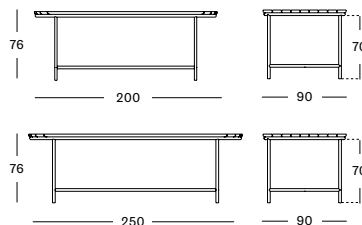

Top Teak

Untreated teak W002