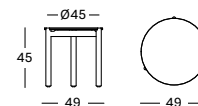

ODA COLLECTION

NEW

ODA SIDE TABLE DIA 45 GT149

- Solid untreated teak frame with a ceramic top (12 mm).

FLINT CERAMIC TOP € 898

SHARDS CERAMIC TOP € 825

PORTLAND CERAMIC TOP € 825

ODA COFFEE TABLE DIA 68 GT150

- Solid untreated teak frame with a ceramic top (12 mm).

FLINT CERAMIC TOP € 998

SHARDS CERAMIC TOP € 925

PORTLAND CERAMIC TOP € 925

ODA COFFEE TABLE DIA 90 GT151

- Solid untreated teak frame with ceramic top (12 mm).

FLINT CERAMIC TOP € 1275

SHARDS CERAMIC TOP € 1175

PORTLAND CERAMIC TOP € 1175

ODA COFFEE TABLE 129X53 GT147

- Solid untreated teak frame with a ceramic top (12 mm).

FLINT CERAMIC TOP € 1550

SHARDS CERAMIC TOP € 1400

PORTLAND CERAMIC TOP € 1400

Frame Teak

Top Ceramic