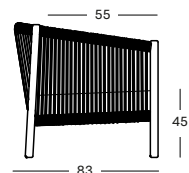

LENTO COLLECTION by Bertrand Lejoly

LENTO LOUNGE SOFA 3S GC138 € 2600

- Polypropylene rope on a powder coated aluminium frame with teak legs.

CUSHIONS	CAT. B	CAT. C	CAT. G	QOM
1 Seat + 3 back cushions 12 cm quick dry foam polyester fibre filling fabric usage QE336: 560 cm	QB385	QC385	QG385	QE385
	€ 1600	€ 1715	€ 1830	€ 1600