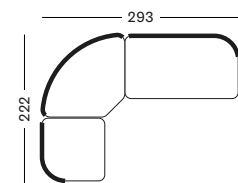

KODO MODULAR SET 6 CAT. B CAT. C CAT. G COM

1. Set including:
2. 1x Kodo Modular 2 seater left seat & back cushions included
   - 1x Kodo Modular corner seat & back cushions
   - 1x Kodo Modular 1 seater right seat & back cushion

€ 8755 € 8930 € 9063 € 8755

PROTECTIVE COVER PC028 € 1000