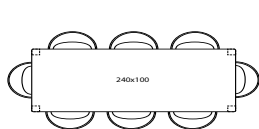

VOLTA DINING TABLE

VOLTA DINING TABLE

- Untreated teak frame with a masai blanco ceramic table top (6 mm).

DINING TABLE 240X100 GT198 € 4595

DINING TABLE 310X100 GT197 € 6395