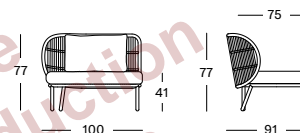

1 Seater Right