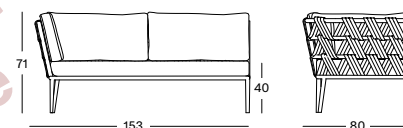

LEO MODULAR CORNER RIGHT GC048 € 1550

- Acrylic rope on a powder coated aluminium frame.

CUSHIONS	CAT. B	CAT. C	CAT. G	QOM
1 Seat + 3 back cushions 12 cm quick dry foam polyester fibre filling fabric usage QE151: 510 cm	QB361	QC361	QG361	QE361
	€ 1080	€ 1153	€ 1340	€ 1080

Frame Aluminium

Lava
A013

Seat Acrylic rope

Lava
S013