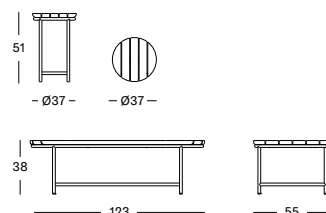

Top Teak

Untreated teak W002