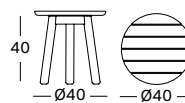

IVO COLLECTION

IVO TABLES

- Aluminium frame with a HDPE wicker and a HPL top.

SIDE TABLE DIA 44 GT008 € 560

COFFEE TABLE DIA 77 GT007 € 860

COFFEE TABLE DIA 93 GT006 € 1075

Basket HDPE wicker

Black
S010

Top HPL

Black
H055

IVO PLANT STAND

- Black powder coated steel frame with a HDPE wicker plant basket.
- Plastic saucer included.

SMALL DIA 29X36H GA901 € 250

MEDIUM DIA 40X45H GA902 € 315

LARGE DIA 29X65H GA903 € 330

Frame Steel

Black
M007

Basket HDPE wicker

Black
S010

ROZY SIDE & COFFEE TABLE

- Epoxy and black powder coated steel frame with a black HPL top.

SIDE TABLE GT001 € 470

COFFEE TABLE GT002 € 975

Frame Steel

Black
M007

Top HPL

Black
H055

ANTON SIDE & COFFEE TABLE

- Untreated solid teak base with a teak table top.

SIDE TABLE DIA 40 GT184 € 315

COFFEE TABLE DIA 70 GT187 € 500

Frame/Top Teak

Untreated teak
W002