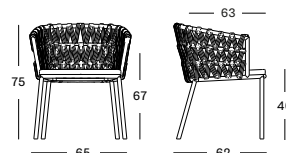

LEO COLLECTION

LEO DINING CHAIR GD075 € 698

- Acrylic rope on a powder coated aluminium frame.

CUSHIONS	CAT. B	CAT. C	CAT. G	COM
Seat + back cushion 4 cm quick dry foam 12 cm polyester fibre filling fabric usage QE073: 110 cm	QB387	QC387	QG387	QE387
	€ 245	€ 270	€ 355	€ 245

Frame Aluminium

Lava
A013

Seat Acrylic rope

Lava
S013

QUICK SHIP SET ZINC GD075A013S013QSS1 € 968

1. Set including:
2. 1x Leo dining chair in Lava
   - 1x seat cushion and 1x back cushion in Savane Zinc S2121 (cat. C)

PROTECTIVE COVER PC001 € 195

LEO DINING TABLES

- Powder coated aluminium frame with an untreated solid teak top.

TEAK TOP 90X90 GT075 € 1400

TEAK TOP 180X90 GT074 € 2050

TEAK TOP 240X100 GT073 € 2750

Frame Aluminium

Lava
A013

Top Teak

Untreated teak
W002