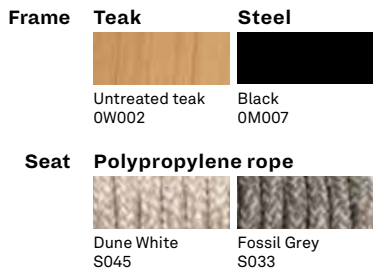

FREYA DINING ARMCHAIR GD190 € 825

- Solid untreated teak chair.

CUSHION	CAT. B	CAT. C	CAT. G	COM
Seat cushion 2 cm polyether foam fabric usage QE423: 70 cm	QB423	QC423	QG423	QE423
	€ 130	€ 140	€ 165	€ 130

PROTECTIVE COVER PC001 € 195

MONA DINING CHAIR GD042

- Polyethylene wicker on an untreated teak or black stained brushed teak frame.

UNTREATED TEAK / OLD LACE	€ 625
BLACK STAINED BRUSHED TEAK / BLACK	€ 680

CUSHION	CAT. B	CAT. C	CAT. G	COM
Seat cushion 2 cm polyether foam fabric usage QE185: 60 cm	QB185	QC185	QG185	QE185
	€ 130	€ 140	€ 165	€ 130

PROTECTIVE COVER PC001 € 195

REMI

REMI DINING CHAIR GD183

- Polypropylene rope on an aluminium frame with an untreated teak or epoxy and black powder coated steel base.

TEAK BASE	€ 785
STEEL A BASE	€ 698

CUSHION	CAT. B	CAT. C	CAT. G	COM
Seat cushion 2 cm polyether foam fabric usage CE077: 60 cm	CB077	CC077	CG077	CE077
	€ 96	€ 106	€ 134	€ 96

PROTECTIVE COVER PC001 € 195