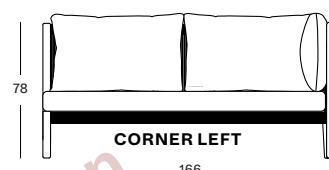

LENTO COLLECTION by Bertrand Lejoly

LENTO MODULAR CORNER € 2050

- Polypropylene rope on a powder coated aluminium frame with teak legs.

CORNER LEFT GC140

CORNER RIGHT GC141

CUSHIONS	CAT. B	CAT. C	CAT. G	QOM
1 Seat + 3 back cushions 12 cm quick dry foam polyester fibre filling fabric usage QE333: 480 cm	QB384	QC384	QG384	QE384
	€ 1410	€ 1515	€ 1655	€ 1410

QUICK SHIP SET CORNER LEFT STONE GC140W002S026QSS1 € 3705

QUICK SHIP SET CORNER RIGHT STONE GC141W002S026QSS1 € 3705

1. Set including:
2. 1x Lento modular corner left or right in untreated teak
   - 1x seat cushion and 3x back cushion in Stone T0202 (cat. G)

LENTO MODULAR CHAISE LONGUE € 2075

- Polypropylene rope on a powder coated aluminium frame with teak legs.

CHAISE LONGUE LEFT GC142

CHAISE LONGUE RIGHT GC143

CUSHIONS	CAT. B	CAT. C	CAT. G	QOM
1 Seat + 2 back cushions 12 cm quick dry foam polyester fibre filling fabric usage QE331: 400 cm	QB383	QC383	QG383	QE383
	€ 1200	€ 1285	€ 1395	€ 1200

QUICK SHIP SET CHAISE LONGUE LEFT STONE GC142W002S026QSS1 € 3470

QUICK SHIP SET CHAISE LONGUE RIGHT STONE GC143W002S026QSS1 € 3470

1. Set including:
2. 1x Lento modular chaise longue left or right in untreated teak
   - 1x seat cushion and 2x back cushion in Stone T0202 (cat. G)

Frame Teak

Untreated teak
W002

Seat Polypropylene rope

Anthracite
S026