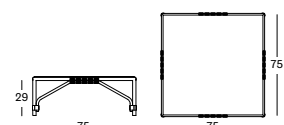

GLASS FOR LUCY MODULAR COFFEE TABLE GL032 € 115

Frame/Seat Synthetic wicker

Off white
S003