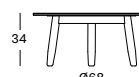

DAVID COLLECTION

DAVID SUNLOUNGER GC092 € 1750

- Polypropylene rope on a stained brushed teak frame.

CUSHION	CAT. B	CAT. C	CAT. G	COM
Seat cushion removable with piping 6 cm quick dry foam fabric usage QE230: 320 cm	QB230	QC230	QG230	QE230
	€ 625	€ 650	€ 798	€ 625

PROTECTIVE COVER PC022 € 450

Frame Teak

Seat Polypropylene rope

DAVID ROUND SIDE & COFFEE TABLES

- Stained brushed teak base with a Flint ceramic table top.

SIDE TABLE DIA 40 GT059 € 595

COFFEE TABLE DIA 68 GT082 € 895

Frame Teak

Top Ceramic

DAVID SIDE & COFFEE TABLES

- Stained brushed teak base with a Flint ceramic table top.

SIDE TABLE 41X41 GT055 € 850

COFFEE TABLE 129X45 GT054 € 1450

COFFEE TABLE 120X120 GT058 € 2898

Frame Teak

Top Ceramic