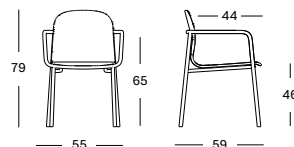

WICKED COLLECTION by Alain Gilles

WICKED DINING CHAIR GD185 € 450

- Polyethylene wicker on a black or white powder coated aluminium frame.

BLACK / TAUPE

WHITE / NATURAL

CUSHION	CAT. B	CAT. C	CAT. G	COM
Seat cushion 2 cm polyether foam fabric usage CE195: 45 cm	CB195 € 100	CC195 € 110	CG195 € 140	CE195 € 110

PROTECTIVE COVER PC001 € 195

Frame Aluminium

Black A007   White A008

Seat Wicker

Taupe S021   Natural S024