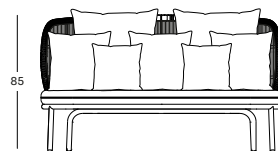

Seat Polypropylene rope

QUICK SHIP SET FOSSIL GREY ALMOND GC082A033S033QSS1 € 4277

QUICK SHIP SET DUNE WHITE ALMOND GC082A045S045QSS1 € 4277

1. Set including:
2. 1x Kodo daybed in Fossil Grey or Dune White
   - 1x seat cushion in Almond P0303 (cat. C)
   - 2x deco cushion 40x40 in Blush S2929 (cat. B)
   - 3x deco cushion 50x50 in Olive Green S2727 (cat. B)
   - 2x deco cushion in 60x60 in Almond P0303 (cat. C)

QUICK SHIP SET FOSSIL GREY CARBON BEIGE GC082A033S033QSS2 € 4294

QUICK SHIP SET DUNE WHITE CARBON BEIGE GC082A045S045QSS2 € 4294

1. Set including:
2. 1x Kodo daybed in Fossil Grey or Dune White
   - 1x seat cushion in Carbon Beige S2828 (cat. B)
   - 2x deco cushion 40x40 in Coral P0404 (cat. C)
   - 3x deco cushion 50x50 in Spice P0202 (cat. C)
   - 2x deco cushion 60x60 in Carbon Beige S2828 (cat. B)

PROTECTIVE COVER PC010 € 530