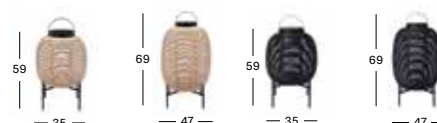

TIKA LANTERN STEEL BASE

LANTERN STEEL BASE SMALL GI402 € 570

LANTERN STEEL BASE GI403 € 650