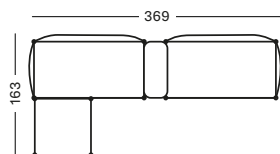

LENTO MODULAR SET 8

CAT. B CAT. C CAT. G COM

1. Set including:
2. 1x Lento modular corner right seat & back cushions
   - 1x Lento modular corner left seat & back cushions
   - 1x Lento modular ottoman seat cushion
   - 1x Lento modular connecting side table with Portland ceramic top

€ 8675 € 8905 € 9220 € 8675

PROTECTIVE COVER PC042 € 740