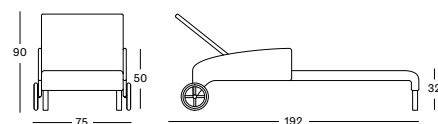

Frame/Seat Synthetic wicker