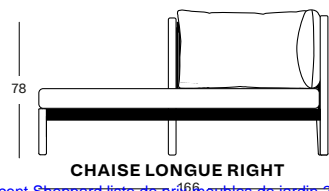

Seat Polypropylene rope

Anthracite
S026