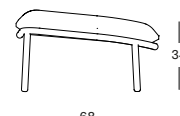

KODO COLLECTION by Studio Segers

KODO FOOTREST GC046 € 380

- Powder coated aluminium frame.

CUSHION	CAT. B	CAT. C	CAT. G	COM
Seat cushion 12 cm quick dry foam fabric usage QE142: 180 cm	QB142	QC142	QG142	QE142
	€ 390	€ 415	€ 470	€ 390

Frame Aluminium

Fossil Grey
A033

Dune White
A045