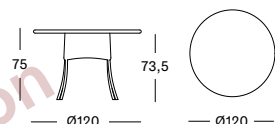

GLASS FOR SAFI DINING TABLE GL003 € 230

Frame/Top Synthetic wicker