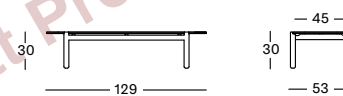

ODA COLLECTION

NEW

ODA SIDE TABLE DIA 45 GT149

- Solid untreated teak frame with a ceramic top (12 mm).

FLINT CERAMIC TOP € 898

SHARDS CERAMIC TOP € 825

PORTLAND CERAMIC TOP € 825

ODA COFFEE TABLE DIA 68 GT150

- Solid untreated teak frame with a ceramic top (12 mm).

FLINT CERAMIC TOP € 998

SHARDS CERAMIC TOP € 925

PORTLAND CERAMIC TOP € 925

ODA COFFEE TABLE DIA 90 GT151

- Solid untreated teak frame with ceramic top (12 mm).

FLINT CERAMIC TOP € 1275

SHARDS CERAMIC TOP € 1175

PORTLAND CERAMIC TOP € 1175

ODA COFFEE TABLE 129X53 GT147

- Solid untreated teak frame with a ceramic top (12 mm).

FLINT CERAMIC TOP € 1550

SHARDS CERAMIC TOP € 1400

PORTLAND CERAMIC TOP € 1400

Frame Teak

Top Ceramic