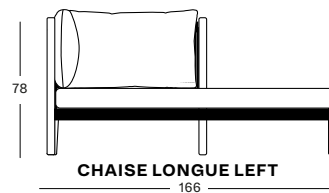

Seat Polypropylene rope

Anthracite
S026