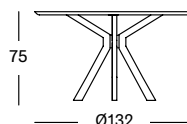

Frame/Top Teak

Untreated Teak
W002