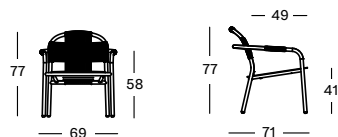

PROTECTIVE COVER PC001 € 195

CLEO LOUNGE CHAIR GC251 € 698

- Polypropylene rope on a powder coated aluminium frame.
- Stackable for max. 2 chairs. Handle with care to avoid damage.

SAGE GREEN / MISTY DOTS

FOSSIL GREY / MISTY DOTS

DUNE WHITE / DUNE WHITE

CUSHION	CAT. B	CAT. C	CAT. G	COM
Seat cushion 3 cm quick dry foam fabric usage QE426: 60 cm	QB426	QC426	QG426	QE426
	€ 150	€ 165	€ 230	€ 150

Frame/rope Aluminium/polypropylene