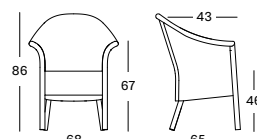

PROTECTIVE COVER PC001 € 195

KENZO

KENZO DINING CHAIR GD004 € 650

- Polyethylene wicker in colour Old Lace on an aluminium frame.

CUSHION	CAT. B	CAT. C	CAT. G	COM
Seat cushion 4 cm polyether foam fabric usage CE229: 70 cm	CB229 € 120	CC229 € 125	CG229 € 155	CE229 € 120

Frame/Seat Synthetic wicker
Old Lace
S007