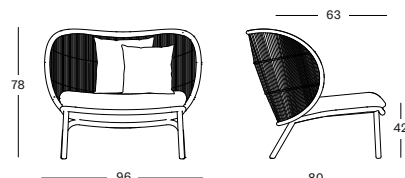

KODO COLLECTION by Studio Segers

KODO LOUNGE CHAIR GC042 € 925

- Polypropylene rope on a powder coated aluminium frame.

CUSHIONS	CAT. B	CAT. C	CAT. G	COM
Seat cushion 12 cm quick dry foam fabric usage QE142: 180 cm	QB142 € 390	QC142 € 415	QG142 € 470	QE142 € 390
Deco 40x40 polyester fibre filling	CB092 € 85	CC092 € 96	CG092 € 110	CE092 € 85
Deco 50x50 polyester fibre filling	CB115 € 96	CC115 € 110	CG115 € 122	CE115 € 96

Frame Aluminium

Seat Polypropylene rope

QUICK SHIP SET FOSSIL GREY ALMOND GC042A033S033QSS1 € 1521

QUICK SHIP SET DUNE WHITE ALMOND GC042A045S045QSS1 € 1521

1. Set including:
2. 1x Kodo lounge chair in Fossil Grey or Dune White
   - 1x seat cushion in Almond P0303 (cat. C)
   - 1x deco cushion 40x40 in Blush S2929 (cat. B)
   - 1x deco cushion 50x50 in Olive Green S2727 (cat. B)

QUICK SHIP SET FOSSIL GREY CARBON BEIGE GC042A033S033QSS2 € 1521

QUICK SHIP SET DUNE WHITE CARBON BEIGE GC042A045S045QSS2 € 1521

1. Set including:
2. 1x Kodo lounge chair in Fossil Grey or Dune White
   - 1x seat cushion in Carbon Beige S2828 (cat. B)
   - 1x deco cushion 40x40 in Coral P0404 (cat. C)
   - 1x deco cushion 50x50 in Spice P0202 (cat. C)

QUICK SHIP SET FOSSIL GREY FIG GREEN GC042A033S033QSS4 € 1535

QUICK SHIP SET DUNE WHITE FIG GREEN GC042A045S045QSS4 € 1535

1. Set including:
2. 1x Kodo lounge chair in Fossil Grey or Dune White
   - 1x seat cushion in Almond P0303 (cat. C)
   - 1x deco cushion 40x40 in Olive Green S2727 (cat. B)
   - 1x deco cushion 50x50 in Fig Green M0303 (cat. C)

PROTECTIVE COVER PC008 € 295