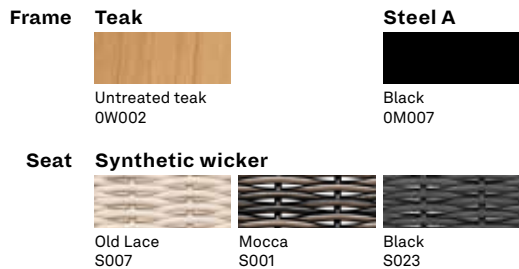

EDGARD COLLECTION

EDGARD DINING CHAIR GD083

TEAK BASE € 550

- Polyethylene wicker on an untreated teak base.

CUSHION	CAT. B	CAT. C	CAT. G	COM
Seat cushion 2 cm polyether foam fabric usage CE077: 60 cm	CB077	CC077	CG077	CE077
	€ 96	€ 106	€ 134	€ 96

QUICK SHIP SET CAT. B € 646

1. Set including:
2. 1x Edgard dining chair Old Lace, Mocca or Black with teak base
   - 1x seat cushion in:
     - Black S1515 (cat. B)
     - Canvas S0606 (cat. B)
     - London Stone S0808 (cat. B)
     - Dark Smoke S0909 (cat. B)

QUICK SHIP SET CAT. C € 656

1. Set including:
2. 1x Edgard dining chair Old Lace, Mocca or Black with teak base
   - 1x seat cushion in Almond P0303 (cat. C)

STEEL A BASE € 515

- Polyethylene wicker on a black powder coated steel base.

CUSHION	CAT. B	CAT. C	CAT. G	COM
Seat cushion 2 cm polyether foam fabric usage CE077: 60 cm	CB077	CC077	CG077	CE077
	€ 96	€ 106	€ 134	€ 96

QUICK SHIP SET CAT. B € 611

1. Set including:
2. 1x Edgard dining chair Old Lace, Mocca or Black with steel a base
   - 1x seat cushion in:
     - Black S1515 (cat. B)
     - Canvas S0606 (cat. B)
     - London Stone S0808 (cat. B)
     - Dark Smoke S0909 (cat. B)

QUICK SHIP SET CAT. C € 621

1. Set including:
2. 1x Edgard dining chair Old Lace, Mocca or Black with steel a base
   - 1x seat cushion in Almond P0303 (cat. C)