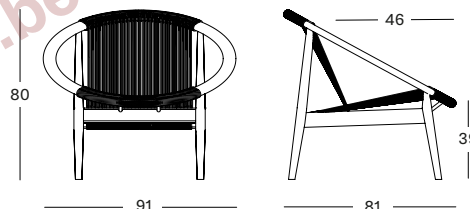

Base Teak

Rope Polypropylene