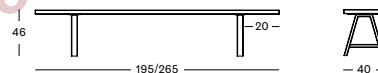

MATTEO COLLECTION

MATTEO DINING TABLE

- Powder coated aluminium frame with an untreated teak top.

DINING TABLE 215X100 GT080 € 3250

DINING TABLE 285X100 GT081 € 3795

Frame Aluminium

Top Teak

MATTEO BENCH

- Powder coated aluminium frame with an untreated teak seat.

BENCH 195X40 GB001 € 1350

BENCH 265X40 GB002 € 2050

Frame Aluminium

Seat Teak

MAX DINING TABLES

MAX DINING TABLES

- Powder coated aluminium structure with an untreated solid teak top or black HPL top.

TEAK TOP 90X90 GT095 € 1400

BLACK HPL TOP 90X90 GT095 € 1795

TEAK TOP 180X90 GT094 € 2050

TEAK TOP 240X100 GT093 € 2750

Frame Aluminium

Top Teak

HPL