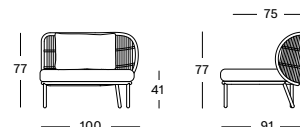

KODO COLLECTION by Studio Segers

KODO MODULAR

- Polypropylene rope on a powder coated aluminium frame.
- 2 connector pieces included per seating module.

Frame Aluminium

Dune White
A045

Seat Polypropylene rope

Dune White
S045

KODO MODULAR 1 SEATER LEFT GC157 € 1375

CUSHIONS	CAT. B	CAT. C	CAT. G	COM
Seat + back cushion 14 cm quick dry foam polyester fibre filling fabric usage QE420: 250 cm	QB420	QC420	QG420	QE420
	€ 615	€ 655	€ 685	€ 615

1 Seater Left