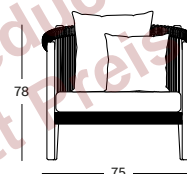

LENTO COLLECTION by Bertrand Lejoly

LENTO LOUNGE CHAIR GC139 € 1275

- Polypropylene rope on a powder coated aluminium frame with teak legs.

Frame Teak

Seat Polypropylene rope

CUSHION COMBI 1	CAT. B	CAT. C	CAT. G	COM
Seat cushion 12 cm quick dry foam fabric usage QE324: 140 cm	QB324	QC324	QG324	QE324
	€ 430	€ 450	€ 485	€ 430
Deco 40x40 polyester fibre filling	CB092	CC092	CG092	CE092
	€ 85	€ 96	€ 110	€ 85
Deco 50x50 polyester fibre filling	CB115	CC115	CG115	CE115
	€ 96	€ 110	€ 122	€ 96

CUSHION COMBI 2	CAT. B	CAT. C	CAT. G	QOM
Seat + wing cushion 12 cm quick dry foam polyester fibre filling fabric usage QE326: 295 cm	QB380	QC380	QG380	QE380
	€ 728	€ 765	€ 835	€ 728

QUICK SHIP SET COMBI 1 STONE GC139W002S026QSS1 € 1952

1. Set including:
2. 1x Lento lounge chair in untreated teak
   - 1x seat cushion in Stone T0202 (cat. G)
   - 1x deco 50x50 in Amber S3030 (cat. B)
   - 1x deco 40x40 in Mustard P0505 (cat. C)

QUICK SHIP SET COMBI 2 STONE GC139W002S026QSS2 € 2110

1. Set including:
2. 1x Lento lounge chair untreated teak
   - 1x seat cushion and 1x wing cushion in Stone T0202 (cat. G)