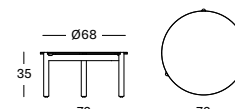

ODA COLLECTION

NEW

ODA SIDE TABLE DIA 45 GT149

- Solid untreated teak frame with a ceramic top (12 mm).

FLINT CERAMIC TOP € 898

SHARDS CERAMIC TOP € 825

PORTLAND CERAMIC TOP € 825

ODA COFFEE TABLE DIA 68 GT150

- Solid untreated teak frame with a ceramic top (12 mm).

FLINT CERAMIC TOP € 998

SHARDS CERAMIC TOP € 925

PORTLAND CERAMIC TOP € 925

ODA COFFEE TABLE DIA 90 GT151

- Solid untreated teak frame with ceramic top (12 mm).

FLINT CERAMIC TOP € 1275

SHARDS CERAMIC TOP € 1175

PORTLAND CERAMIC TOP € 1175

ODA COFFEE TABLE 129X53 GT147

- Solid untreated teak frame with a ceramic top (12 mm).

FLINT CERAMIC TOP € 1550

SHARDS CERAMIC TOP € 1400

PORTLAND CERAMIC TOP € 1400

Frame Teak

Top Ceramic