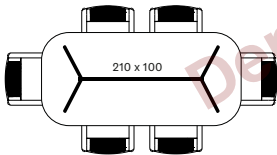

DAVID COLLECTION

DAVID DINING ARMCHAIR GD091 € 650

- Polypropylene rope on a stained brushed teak frame.

CUSHION	CAT. B	CAT. C	CAT. G	COM
Seat cushion 4 cm quick dry foam fabric usage QE212: 65 cm	QB212	QC212	QG212	QE212
	€ 120	€ 130	€ 155	€ 120

Frame Teak

Seat Polypropylene rope

QUICK SHIP SET SAVANE COCONUT GD091W092S048QS1 € 780

1. Set including:
2. 1x David dining chair in Aged Teak
   - 1x seat cushion in Savane Coconut S2222 (cat. C) with contrast piping in London Stone S0808 (cat. B)

PROTECTIVE COVER PC001 € 195

DAVID DINING TABLE

- Stained brushed teak base with a Flint ceramic table top.

DINING TABLE 210X100 GT056 € 4250

DINING TABLE 280X106 GT057 € 4750

Frame Teak

Top Ceramic