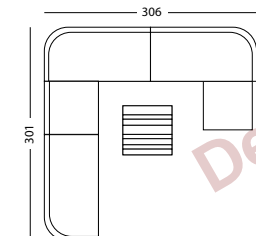

LEO MODULAR SET 5 LEFT CAT. B CAT. C CAT. G COM

1. Set including:
2. 2x Leo modular corner right seat & back cushions
   - 1x Leo modular corner left seat & back cushions
   - 1x Leo modular center seat & back cushions
   - 1x Leo modular coffee table
   - 1x Leo modular footrest
   - 1x seat cushion

€ 10755 € 11039 € 11770 € 10755

PROTECTIVE COVER PC018 € 1250