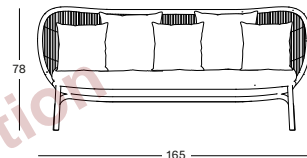

**Frame Aluminium**

**Seat Polypropylene rope**

**QUICK SHIP SET FOSSIL GREY ALMOND** GC043A033S033QSS1 **€ 2732**

**QUICK SHIP SET DUNE WHITE ALMOND** GC043A045S045QSS1 **€ 2732**

- Set including:
- 1x Kodo lounge sofa in Fossil Grey or Dune White
  - 1x seat cushion in Almond P0303 (cat. C)
  - 3x deco cushion 40x40 in Blush S2929 (cat. B)
  - 2x deco cushion 50x50 in Olive Green S2727 (cat. B)