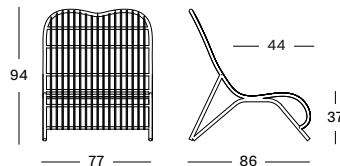

LUCY COLLECTION

LUCY LOUNGE CHAIR GC053 € 845

- Polyethylene wicker on an aluminium frame.

CUSHION	CAT. B	CAT. C	CAT. G	COM
Seat cushion 2 cm polyether foam fabric usage CE170: 175 cm	CB170	CC170	CG170	CE170
	€ 275	€ 300	€ 370	€ 275

Frame/Seat Synthetic wicker

PROTECTIVE COVER PC002 € 250

LUCY FOOTREST GC059 € 410

- Polyethylene wicker on an aluminium frame.