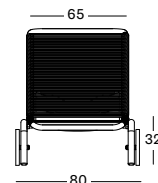

Seat Polypropylene rope

Fossil Grey
S033

Dune White
S045