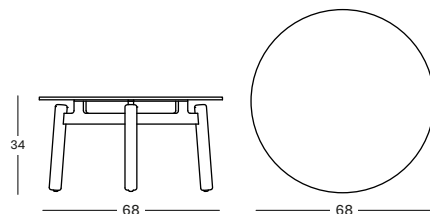

### LENTO TABLES

- Powder coated aluminium structure with teak legs and a Portland ceramic top (12 mm).

**SIDE TABLE DIA 45 GT116 € 698**

**COFFEE TABLE DIA 68 GT118 € 925**

**COFFEE TABLE DIA 90 GT117 € 1175**