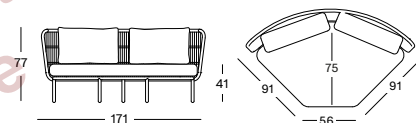

KODO MODULAR CORNER GC161 € 2325

CUSHIONS	CAT. B	CAT. C	CAT. G	COM
1 Seat + 2 back cushions 14 cm quick dry foam polyester fibre filling fabric usage QE412: 370 cm	QB412	QC412	QG412	QE412
	€ 1055	€ 1130	€ 1198	€ 1055

Corner