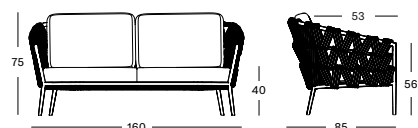

PROTECTIVE COVER PC003 € 350

LEO MODULAR FOOTREST GC050 € 420

- Powder coated aluminium frame.

CUSHIONS	CAT. B	CAT. C	CAT. G	COM
Seat cushion 12 cm quick dry foam fabric usage QE153: 95 cm	QB153	QC153	QG153	QE153
	€ 340	€ 365	€ 420	€ 340

Frame Aluminium

Lava
A013

QUICK SHIP SET ZINC GC50A013QSS1 € 785

1. Set including:
2. 1x Leo modular footrest in Lava
   - 1x seat cushion in Savane Zinc S2121 (cat. C)