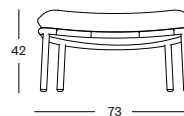

KODO COLLECTION by Studio Segers

KODO FOOTREST GC046 € 380

- Powder coated aluminium frame.

CUSHION	CAT. B	CAT. C	CAT. G	COM
Seat cushion 12 cm quick dry foam fabric usage QE142: 180 cm	QB142	QC142	QG142	QE142
	€ 390	€ 415	€ 470	€ 390

Frame Aluminium

Fossil Grey
A033

Dune White
A045