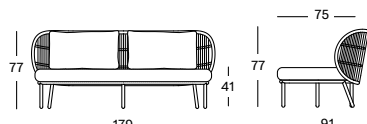

KODO COLLECTION by Studio Segers

NEW

KODO DEEP SOFA GC060 **€ 2198**

- Polypropylene rope on a powder coated aluminium frame.

CUSHIONS	CAT. B	CAT. C	CAT. G	COM
1 Seat + 2 back cushions 14 cm quick dry foam polyester fibre filling fabric usage QE342 : 370 cm	QB342	QC342	QG342	QE342
	€ 1160	€ 1220	€ 1255	€ 1160

Frame Aluminium

Fossil Grey A033	Dune White A045

Seat Polypropylene rope

Fossil Grey S033	Dune White S045

QUICK SHIP SET FOSSIL GREY ALMOND GC060A033S033QSS1 **€ 3418**

QUICK SHIP SET DUNE WHITE ALMOND GC060A045S045QSS1 **€ 3418**

1. Set including:
2. 1x Kodo deep sofa in Fossil Grey or Dune White
   - 1x seat cushion and 2x back cushion in Almond P0303 (cat. C)

QUICK SHIP SET FOSSIL GREY CARBON BEIGE GC060A033S033QSS2 **€ 3358**

QUICK SHIP SET DUNE WHITE CARBON BEIGE GC060A045S045QSS2 **€ 3358**

1. Set including:
2. 1x Kodo deep sofa in Fossil Grey or Dune White
   - 1x seat cushion and 2x back cushion in Carbon Beige S2828 (cat. B)

Vraag uw kortingsprijs
Ask your Discount Price
Demandez votre prix de Réduction
Fragen Sie Ihren Rabatt Preis
info@bcosy.be