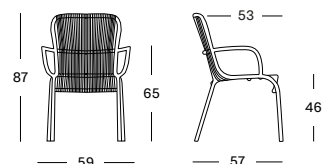

#### Aluminium/Polypropylene rope

Dune White  
A045S045

Taupe  
A011S011

Fossil Grey  
A033S033

Moss  
A016S016

Terracotta  
A028S028

**PROTECTIVE COVER PC020 (FITS 4 CHAIRS)** € 200