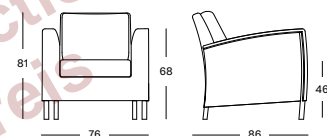

PROTECTIVE COVER PC002 € 250

DOVILE LOUNGE SOFA 2S GC132 € 1450

- Treated Lloyd Loom weave on an aluminium frame.
- Should be stored indoors during humid and cold weather.

CUSHIONS	CAT. B	CAT. C	CAT. G	COM
2 Seat + 2 back cushions 12 cm High Resilience foam polyester fibre filling fabric usage CE051: 420 cm	CB051 € 850	CC051 € 925	CG051 € 1025	CE051 € 850