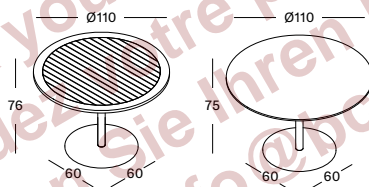

HPL TOP BLACK

€ 1550

SPHERA DIA 80 BI354

- Bistro dining table with a 2 cm untreated teak top or a 1 cm black HPL and a matt epoxy and black powder coated steel base.
- Other tops available on request with MOQ 20 pcs: up to max 80x80 or dia 100 cm.

TEAK TOP UNTREATED

€ 875