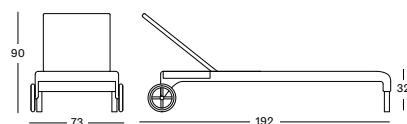

Frame/Seat Synthetic wicker