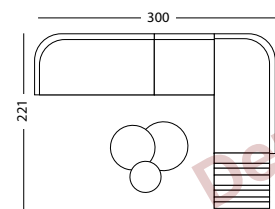

LEO MODULAR SET 2 RIGHT CAT. B CAT. C CAT. G COM

1. Set including:
2. 2x Leo modular corner right seat & back cushions
   - 1x Leo modular center seat & back cushions
   - 1x Leo modular coffee table
   - 1x Leo side table dia 45
   - 1x Leo coffee table dia 60
   - 1x Leo coffee table dia 70

€ 8470 € 8656 € 9145 € 8470

PROTECTIVE COVER PC014 € 1100