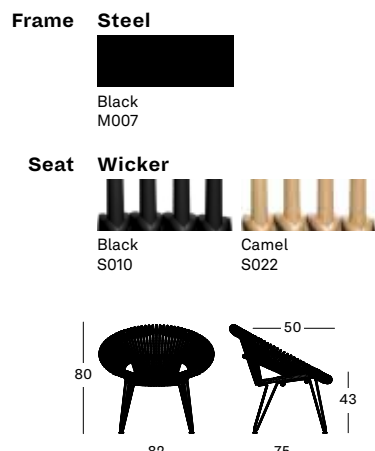

PROTECTIVE COVER PC002 € 250