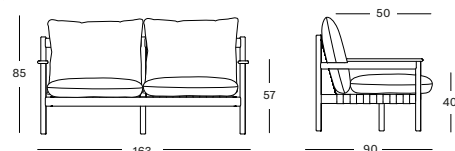

PROTECTIVE COVER PC003 € 350

ODA LOUNGE SOFA 3S GC202 € 2000

- Polypropylene strap on a solid untreated teak frame.

CUSHIONS	CAT. B	CAT. C	CAT. G	COM
3 Seat + 3 back cushions 14 cm quick dry foam polyester fibre filling fabric usage QE312: 580 cm	QB312	QC312	QG312	QE312
	€ 1575	€ 1675	€ 1775	€ 1575

QUICK SHIP SET STONE GC202W002S047QSS1 € 3775

- 1x Oda lounge sofa 3S in untreated teak
- 3x seat cushion and 3x back cushion in Sienna M0505 (cat. G)