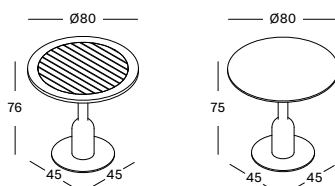

HPL TOP BLACK

€ 1150

CUSTOMISED TABLES ARE AVAILABLE ON REQUEST. MOQ: 20 PCS