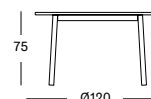

VOLTA DINING TABLE

VOLTA DINING TABLE

- Untreated teak frame with a masai blanco ceramic table top (6 mm).

DINING TABLE 240X100 GT198 € 4595

DINING TABLE 310X100 GT197 € 6395

Frame Teak

Untreated Teak
W002

Top Ceramic

Masai Blanco
K004

NOA DINING TABLE

NOA DINING TABLE

- Untreated teak.

DINING TABLE DIA 90 GT194 € 1698

DINING TABLE DIA 132 GT195 € 2565

DINING TABLE DIA 150 GT196 € 2995

Frame/Top Teak

Untreated Teak
W002

SAM DINING TABLE

SAM DINING TABLE DIA 120

GT190 € 1580

- Untreated teak.

Frame/Top Teak

Untreated Teak
W002

Ø120

Ø120