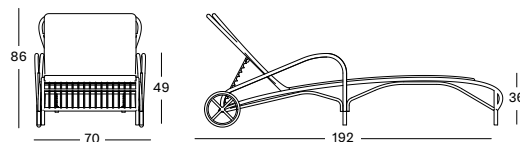

Frame/Seat Synthetic wicker

PROTECTIVE COVER ON REQUEST

Vraag uw kortingsprijs
Ask your Discount Price
Demandez votre prix de Réduction
Fragen Sie Ihren Rabatt Preis
info@bcosy.be