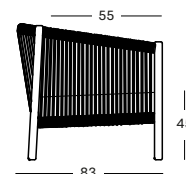

LENTO COLLECTION by Bertrand Lejoly

LENTO LOUNGE CHAIR GC139 € 1275

- Polypropylene rope on a powder coated aluminium frame with teak legs.

Frame Teak

Seat Polypropylene rope

CUSHION COMBI 1	CAT. B	CAT. C	CAT. G	COM
Seat cushion 12 cm quick dry foam fabric usage QE324: 140 cm	QB324	QC324	QG324	QE324
	€ 430	€ 450	€ 485	€ 430
Deco 40x40 polyester fibre filling	CB092	CC092	CG092	CE092
	€ 85	€ 96	€ 110	€ 85
Deco 50x50 polyester fibre filling	CB115	CC115	CG115	CE115
	€ 96	€ 110	€ 122	€ 96

CUSHION COMBI 2	CAT. B	CAT. C	CAT. G	QOM
Seat + wing cushion 12 cm quick dry foam polyester fibre filling fabric usage QE326: 295 cm	QB380	QC380	QG380	QE380
	€ 728	€ 765	€ 835	€ 728

QUICK SHIP SET COMBI 1 STONE GC139W002S026QSS1 € 1952

1. Set including:
2. 1x Lento lounge chair in untreated teak
   - 1x seat cushion in Stone T0202 (cat. G)
   - 1x deco 50x50 in Amber S3030 (cat. B)
   - 1x deco 40x40 in Mustard P0505 (cat. C)

QUICK SHIP SET COMBI 2 STONE GC139W002S026QSS2 € 2110

1. Set including:
2. 1x Lento lounge chair untreated teak
   - 1x seat cushion and 1x wing cushion in Stone T0202 (cat. G)