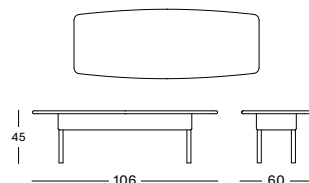

GLASS FOR DOVILE COFFEE TABLE GL009 € 135