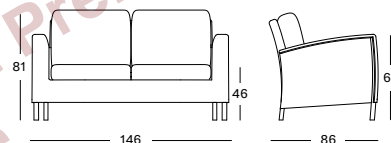

PROTECTIVE COVER PC003 € 350

Frame/Seat Synthetic wicker