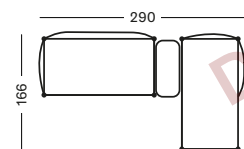

LENTO MODULAR SET 3

CAT. B CAT. C CAT. G COM

1. Set including:
2. 1x Lento modular corner right seat & back cushions
   - 1x Lento modular chaise longue left seat & back cushions
   - 1x Lento modular connecting side table with Portland ceramic top

€ 7510 € 7700 € 7950 € 7510

PROTECTIVE COVER PC037 € 1050