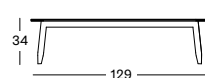

DAVID COLLECTION

DAVID SUNLOUNGER GC092 € 1750

- Polypropylene rope on a stained brushed teak frame.

CUSHION	CAT. B	CAT. C	CAT. G	COM
Seat cushion removable with piping 6 cm quick dry foam fabric usage QE230: 320 cm	QB230	QC230	QG230	QE230
	€ 625	€ 650	€ 798	€ 625

PROTECTIVE COVER PC022 € 450

Frame Teak

Seat Polypropylene rope

DAVID ROUND SIDE & COFFEE TABLES

- Stained brushed teak base with a Flint ceramic table top.

SIDE TABLE DIA 40 GT059 € 595

COFFEE TABLE DIA 68 GT082 € 895

Frame Teak

Top Ceramic

DAVID SIDE & COFFEE TABLES

- Stained brushed teak base with a Flint ceramic table top.

SIDE TABLE 41X41 GT055 € 850

COFFEE TABLE 129X45 GT054 € 1450

COFFEE TABLE 120X120 GT058 € 2898

Frame Teak

Top Ceramic