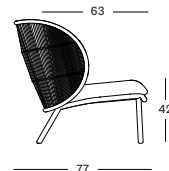

Seat Polypropylene rope

QUICK SHIP SET FOSSIL GREY ALMOND GC043A033S033QSS1 **€ 2732**

QUICK SHIP SET DUNE WHITE ALMOND GC043A045S045QSS1 **€ 2732**

1. Set including:
2. 1x Kodo lounge sofa in Fossil Grey or Dune White
   - 1x seat cushion in Almond P0303 (cat. C)
   - 3x deco cushion 40x40 in Blush S2929 (cat. B)
   - 2x deco cushion 50x50 in Olive Green S2727 (cat. B)