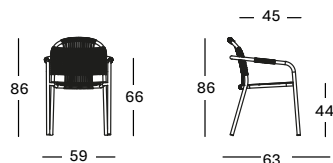

CLEO COLLECTION

CLEO DINING ARMCHAIR GD010 € 550

- Polypropylene rope on a powder coated aluminium frame.
- Stackable for max. 4 chairs. Handle with care to avoid damage.

SAGE GREEN / MISTY DOTS

FOSSIL GREY / MISTY DOTS

DUNE WHITE / DUNE WHITE

CUSHION	CAT. B	CAT. C	CAT. G	COM
Seat cushion 2 cm polyether foam fabric usage QE422: 55 cm	QB422	QC422	QG422	QE422
	€ 130	€ 140	€ 165	€ 130

Frame/rope Aluminium/polypropylene