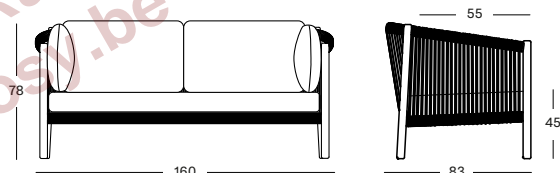

PROTECTIVE COVER PC003 € 350