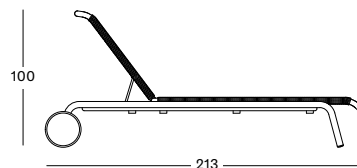

KODO COLLECTION by Studio Segers

KODO FOOTREST GC046 € 380

- Powder coated aluminium frame.

CUSHION	CAT. B	CAT. C	CAT. G	COM
Seat cushion 12 cm quick dry foam fabric usage QE142: 180 cm	QB142	QC142	QG142	QE142
	€ 390	€ 415	€ 470	€ 390

Frame Aluminium

Fossil Grey
A033

Dune White
A045

QUICK SHIP SET FOSSIL GREY ALMOND GC046A033QSS1 € 795

QUICK SHIP SET DUNE WHITE ALMOND GC043A045QSS1 € 795

1. Set including:
2. 1x Kodo footrest in Fossil Grey or Dune White
   - 1x seat cushion in Almond P0303 (cat. C)

QUICK SHIP SET FOSSIL GREY CARBON BEIGE GC046A033QSS2 € 770

QUICK SHIP SET DUNE WHITE CARBON BEIGE GC046A045QSS2 € 770

1. Set including:
2. 1x Kodo footrest in Fossil Grey or Dune White
   - 1x seat cushion in Carbon Beige S2828 (cat. B)

PROTECTIVE COVER

ON REQUEST

KODO SUNLOUNGER GC083 € 1598

- Polypropylene rope on a powder coated aluminium frame.

CUSHION	CAT. B	CAT. C	CAT. G	COM
Seat cushion removable cover 3 cm polyether foam fabric usage CE227: 270 cm	CB227	CC227	CG227	CE227
	€ 265	€ 300	€ 400	€ 265

Frame Aluminium

Fossil Grey
A033

Dune White
A045

Seat Polypropylene rope

Fossil Grey
S033

Dune White
S045