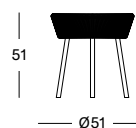

### LOOP COFFEE TABLE GT066

- Black polyethylene fibre on powder coated aluminium frame.
- Polypropylene rope on powder coated aluminium frame (Dune White, Taupe, Fossil Grey).

**COFFEE TABLE 90X51 BLACK € 540**