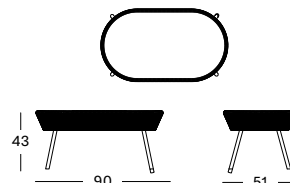

LOOP COLLECTION

LOOP SIDE TABLE GT065

- Black polyethylene fibre on powder coated aluminium frame.
- Polypropylene rope on powder coated aluminium frame (Dune White, Taupe, Fossil Grey, Moss, Terracotta).

SIDE TABLE DIA 51 BLACK € 350

SIDE TABLE DIA 51 ROPE € 398

Frame/Rope Aluminium/Polyethylene fibre

Black
A008S008

Aluminium/Polypropylene rope

Dune White
A045S045

Taupe
A011S011

Fossil Grey
A033S033

Moss
A016S016

Terracotta
A028S028

LOOP COFFEE TABLE GT066

- Black polyethylene fibre on powder coated aluminium frame.
- Polypropylene rope on powder coated aluminium frame (Dune White, Taupe, Fossil Grey).

COFFEE TABLE 90X51 BLACK € 540

COFFEE TABLE 90X51 ROPE € 635

Frame/Rope Aluminium/Polyethylene fibre

Black
A008S008

Aluminium/Polypropylene rope

Dune White
A045S045

Taupe
A011S011

Fossil Grey
A033S033

LOOP SUNLOUNGER GC078

- Black polyethylene fibre on powder coated aluminium frame.
- Polypropylene rope on powder coated aluminium frame (Dune White, Taupe, Fossil Grey).

SUNLOUNGER BLACK € 1250

SUNLOUNGER ROPE € 1450

Frame/Rope Aluminium/Polyethylene fibre

Black
A008S008