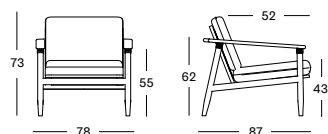

PROTECTIVE COVER PC002 € 250

DAVID LOUNGE SOFA 2S GC086 € 2198

- Polypropylene rope on a stained brushed teak frame.

CUSHIONS	CAT. B	CAT. C	CAT. G	COM
2 Seat + 2 back cushions 12 cm quick dry foam polyester fibre filling fabric usage QE215: 345 cm	QB215	QC215	QG215	QE215
	€ 1098	€ 1200	€ 1250	€ 1098