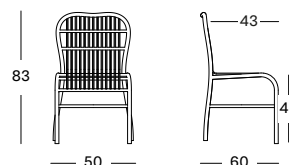

LUCY COLLECTION

LUCY DINING CHAIR GD064 € 440

- Polyethylene wicker on an aluminium frame.
- Stackable (max. 4 chairs / handle with care to avoid damage).

CUSHION	CAT. B	CAT. C	CAT. G	COM
Seat cushion 2 cm polyether foam fabric usage CE165: 60 cm	CB165	CC165	CG165	CE165
	€ 120	€ 130	€ 155	€ 120
Seat + back cushion 2 cm polyether foam polyester fibre filling fabric usage CE166: 100 cm	CB166	CC166	CG166	CE166
	€ 215	€ 225	€ 270	€ 215

Frame/Seat Synthetic wicker