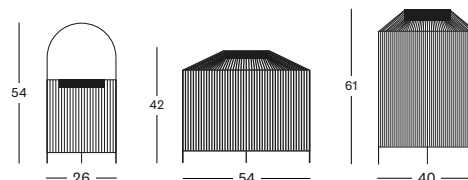

Frame **Steel**

Black  
M007

Rope **Polypropylene**

Fossil Grey  
S033

**MORA SMALL LAMP WITH HANDLE** GI006 € 450

**MORA MEDIUM LAMP** GI005 € 550

**MORA LARGE LAMP** GI004 € 525