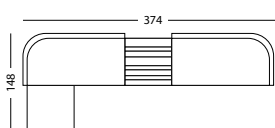

LEO MODULAR SET 3 CAT. B CAT. C CAT. G COM

1. Set including:
2. 1x Leo modular corner left seat & back cushions
   - 1x Leo modular corner right seat & back cushions
   - 1x Leo modular footrest seat cushion
   - 1x Leo modular coffee table

€ 6820 € 6991 € 7420 € 6820

PROTECTIVE COVER PC015 € 750