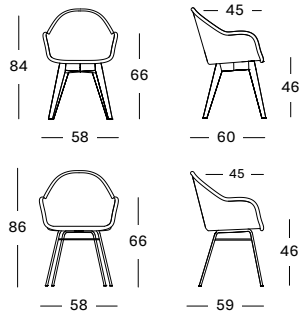

FREYA DINING ARMCHAIR GD190 € 825

- Solid untreated teak chair.

CUSHION	CAT. B	CAT. C	CAT. G	COM
Seat cushion 2 cm polyether foam fabric usage QE423: 70 cm	QB423	QC423	QG423	QE423
	€ 130	€ 140	€ 165	€ 130

PROTECTIVE COVER PC001 € 195

MONA DINING CHAIR GD042

- Polyethylene wicker on an untreated teak or black stained brushed teak frame.

UNTREATED TEAK / OLD LACE	€ 625
BLACK STAINED BRUSHED TEAK / BLACK	€ 680

CUSHION	CAT. B	CAT. C	CAT. G	COM
Seat cushion 2 cm polyether foam fabric usage QE185: 60 cm	QB185	QC185	QG185	QE185
	€ 130	€ 140	€ 165	€ 130

PROTECTIVE COVER PC001 € 195

REMI

REMI DINING CHAIR GD183

- Polypropylene rope on an aluminium frame with an untreated teak or epoxy and black powder coated steel base.

TEAK BASE	€ 785
STEEL A BASE	€ 698

CUSHION	CAT. B	CAT. C	CAT. G	COM
Seat cushion 2 cm polyether foam fabric usage CE077: 60 cm	CB077	CC077	CG077	CE077
	€ 96	€ 106	€ 134	€ 96

PROTECTIVE COVER PC001 € 195