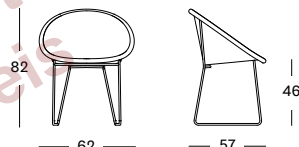

GIPSY COLLECTION

GIPSY DINING CHAIR BLACK SLED BASE GD009 € 450

- Polyethylene wicker on an aluminium frame with an epoxy and black powder coated steel base.

CUSHION	CAT. B	CAT. C	CAT. G	COM
Seat cushion 2 cm polyether foam fabric usage CE077: 60 cm	CB077	CC077	CG077	CE077
	€ 96	€ 106	€ 134	€ 96

Frame	Steel
	Black M007
Seat	Synthetic wicker
	Black S023

QUICK SHIP SET CAT. B € 546

Set including: • 1x Gipsy dining chair in Black with a black sled base

• 1x seat cushion in:

- Black S1515 (cat. B)
- Canvas S0606 (cat. B)
- London Stone S0808 (cat. B)
- Dark Smoke S0909 (cat. B)

QUICK SHIP SET CAT. C € 556

Set including: • 1x Gipsy dining chair in Black with a black sled base

• 1x seat cushion in Almond P0303 (cat. C)

PROTECTIVE COVER PC001 € 195

GIPSY COCOON BLACK HAIRPIN BASE GC114 € 795

- Polyethylene wicker on an aluminium frame with an epoxy and black powder coated steel base.

CUSHION	CAT. B	CAT. C	CAT. G	COM
Seat cushion 8cm quick dry foam fabric usage QE041: 110 cm	QB041	QC041	QG041	QE041
	€ 260	€ 285	€ 310	€ 260

Frame	Steel
	Black M007
Seat	Synthetic wicker
	Black S023

QUICK SHIP SET BLACK BASE CAT. B € 1055

Set including: • 1x Gipsy cocoon in Black with a black hairpin base

• 1x seat cushion in:

- Black S1515 (cat. B)
- Canvas S0606 (cat. B)
- London Stone S0808 (cat. B)
- Dark Smoke S0909 (cat. B)