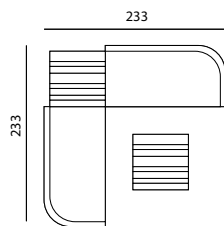

LEO MODULAR SET 1 CAT. B CAT. C CAT. G COM

1. Set including:
2. 1x Leo modular corner left seat & back cushions
   - 1x Leo modular corner right seat & back cushions
   - 2x Leo modular coffee table

€ 6860 € 7006 € 7380 € 6860

This set can be positioned as a left or right corner without any additional items.

PROTECTIVE COVER PC012 € 1075