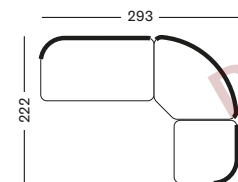

KODO MODULAR SET 5 CAT. B CAT. C CAT. G COM

1. Set including:
2. 1x Kodo Modular 2 seater right seat & back cushions
   - 1x Kodo Modular corner seat & back cushions
   - 1x Kodo Modular 1 seater left seat & back cushion

€ 8755 € 8930 € 9063 € 8755

PROTECTIVE COVER PC027 € 1000