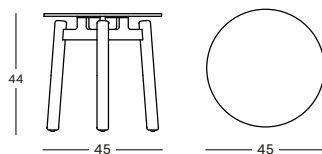

### LENTO TABLES

- Powder coated aluminium structure with teak legs and a Portland ceramic top (12 mm).

**SIDE TABLE DIA 45 GT116 € 698**

**COFFEE TABLE DIA 68 GT118 € 925**

**COFFEE TABLE DIA 90 GT117 € 1175**