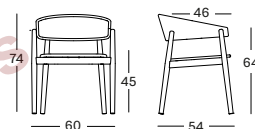

FREYA DINING ARMCHAIR GD190 € 825

- Solid untreated teak chair.

CUSHION	CAT. B	CAT. C	CAT. G	COM
Seat cushion 2 cm polyether foam fabric usage QE423: 70 cm	QB423	QC423	QG423	QE423
	€ 130	€ 140	€ 165	€ 130

PROTECTIVE COVER PC001 € 195

MONA DINING CHAIR GD042

- Polyethylene wicker on an untreated teak or black stained brushed teak frame.

UNTREATED TEAK / OLD LACE	€ 625
BLACK STAINED BRUSHED TEAK / BLACK	€ 680

CUSHION	CAT. B	CAT. C	CAT. G	COM
Seat cushion 2 cm polyether foam fabric usage QE185: 60 cm	QB185	QC185	QG185	QE185
	€ 130	€ 140	€ 165	€ 130

PROTECTIVE COVER PC001 € 195

REMI

REMI DINING CHAIR GD183

- Polypropylene rope on an aluminium frame with an untreated teak or epoxy and black powder coated steel base.

TEAK BASE	€ 785
STEEL A BASE	€ 698

CUSHION	CAT. B	CAT. C	CAT. G	COM
Seat cushion 2 cm polyether foam fabric usage CE077: 60 cm	CB077	CC077	CG077	CE077
	€ 96	€ 106	€ 134	€ 96

PROTECTIVE COVER PC001 € 195