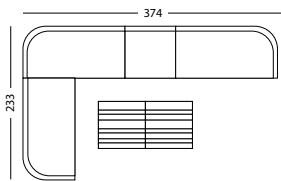

LEO MODULAR SET 4 LEFT CAT. B CAT. C CAT. G COM

1. Set including:
2. 1x Leo modular corner left seat & back cushions
   - 2x Leo modular corner right seat & back cushions
   - 1x Leo modular center seat & back cushion
   - 2x Leo modular coffee table

€ 10795 € 11054 € 11730 € 10795

PROTECTIVE COVER PC016 € 1200