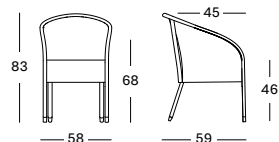

OUTDOOR LLOYD LOOM COLLECTION

NICE DINING CHAIR GD102 € 550

- Treated Lloyd Loom weave on an aluminium frame.
- Should be stored indoors during humid and cold weather.

Frame/Seat **Lloyd Loom**

All colours
see page 10

CUSHIONS	CAT. B	CAT. C	CAT. G	COM
Seat cushion 4 cm polyether foam fabric usage CE002: 65 cm	CB002 € 120	CC002 € 130	CG002 € 155	CE002 € 120