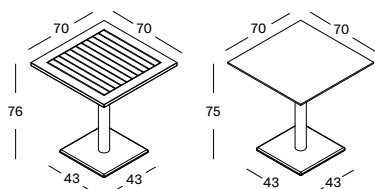

BISTRO COLLECTION

QUADRO 70X70 BI202

- Bistro dining table with a 2 cm untreated teak top or a 1 cm black HPL top and a matt epoxy and black powder coated steel base.
- Other tops available on request with MOQ 20 pcs: up to max 80x80 cm.

Base Steel

Black M007

Top Teak

Untreated teak W002

HPL

Black H055

TEAK TOP UNTREATED

€ 598

HPL TOP BLACK

€ 895

RONDA DIA 110 BI557

- Bistro dining table with a 2 cm untreated teak top or a 1 cm black HPL top and a matt epoxy and black powder coated steel base.
- Other tops available on request with MOQ 20 pcs: up to max dia 120 cm.

TEAK TOP UNTREATED

€ 1198