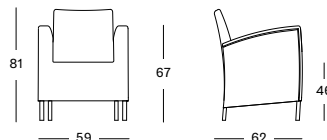

OUTDOOR LLOYD LOOM COLLECTION

DOVILE DINING CHAIR GD122 € 598

- Treated Lloyd Loom weave on an aluminium frame.
- Should be stored indoors during humid and cold weather.

Frame/Seat **Lloyd Loom**

All colours
see page 10

CUSHION	CAT. B	CAT. C	CAT. G	COM
Seat cushion 4 cm polyether foam fabric usage CE236: 60 cm	CB366 € 120	CC366 € 130	CG366 € 165	CE366 € 120

PROTECTIVE COVER PC001 € 195

DOVILE LOUNGE CHAIR GC124 € 898

- Treated Lloyd Loom weave on an aluminium frame.
- Should be stored indoors during humid and cold weather.

CUSHIONS	CAT. B	CAT. C	CAT. G	COM
Seat + back cushion 12 cm High Resilience foam polyester fibre filling fabric usage CE050: 215 cm	CB050 € 430	CC050 € 445	CG050 € 555	CE050 € 430