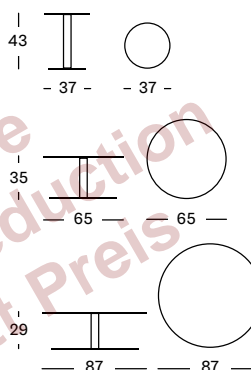

KODO COLLECTION by Studio Segers

KODO ROUND SIDE TABLE GT141

- Powder coated aluminium frame with an aluminium top or ceramic top (12 mm).

ALU TOP DIA 37	€ 415
FLINT CERAMIC TOP DIA 40	€ 998
SHARDS CERAMIC TOP DIA 40	€ 898
PORTLAND CERAMIC TOP DIA 40	€ 898

Frame Aluminium

Top Aluminium

Ceramic

KODO ROUND COFFEE TABLE DIA 68 GT142

- Powder coated aluminium frame with an aluminium top or ceramic top (12 mm).

ALU TOP DIA 65	€ 850
FLINT CERAMIC TOP DIA 68	€ 1650
SHARDS CERAMIC TOP DIA 68	€ 1498
PORTLAND CERAMIC TOP DIA 68	€ 1498

ALU TOP

KODO ROUND COFFEE TABLE DIA 90 GT143

- Powder coated aluminium frame with an aluminium top or ceramic top (12 mm).

ALU TOP DIA 87	€ 1125
FLINT CERAMIC TOP DIA 90	€ 2250
SHARDS CERAMIC TOP DIA 90	€ 1998
PORTLAND CERAMIC TOP DIA 90	€ 1998

CERAMIC TOP