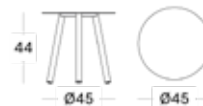

LILLO COLLECTION

LILLO SIDE TABLE DIA 45 GT146 € 275

- Powder coated aluminium frame.

SAGE GREEN

FOSSIL GREY

DUNE WHITE

Frame Aluminium

Sage Green
A046

Fossil Grey
A033

Dune White
A045