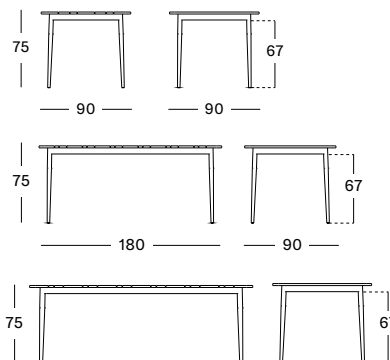

MAX DINING TABLES

MAX DINING TABLES

- Powder coated aluminium structure with an untreated solid teak top or black HPL top.

TEAK TOP 90X90 GT095 € 1400

BLACK HPL TOP 90X90 GT095 € 1795

TEAK TOP 180X90 GT094 € 2050

TEAK TOP 240X100 GT093 € 2750

Frame Aluminium

Top Teak

HPL