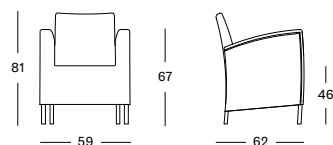

SAFI COLLECTION

SAFI DINING CHAIR GD022 € 625

- Polyethylene wicker on an aluminium frame.

CUSHION	CAT. B	CAT. C	CAT. G	COM
Seat cushion 4 cm polyether foam fabric usage CE233: 60 cm	CB233 € 120	CC233 € 130	CG233 € 165	CE233 € 120

Frame/Seat Synthetic wicker

PROTECTIVE COVER PC001 € 195

SAFI DINING TABLE DIA 120 GT018 € 900

- Polyethylene wicker on an aluminium frame.
- Optional glass top available.