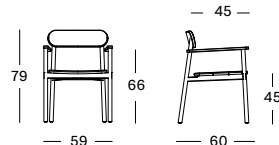

FREYA DINING ARMCHAIR GD190 € 825

- Solid untreated teak chair.

CUSHION	CAT. B	CAT. C	CAT. G	COM
Seat cushion 2 cm polyether foam fabric usage QE423: 70 cm	QB423	QC423	QG423	QE423
	€ 130	€ 140	€ 165	€ 130

PROTECTIVE COVER PC001 € 195

MONA DINING CHAIR GD042

- Polyethylene wicker on an untreated teak or black stained brushed teak frame.

UNTREATED TEAK / OLD LACE	€ 625
BLACK STAINED BRUSHED TEAK / BLACK	€ 680

CUSHION	CAT. B	CAT. C	CAT. G	COM
Seat cushion 2 cm polyether foam fabric usage QE185: 60 cm	QB185	QC185	QG185	QE185
	€ 130	€ 140	€ 165	€ 130

PROTECTIVE COVER PC001 € 195

REMI

REMI DINING CHAIR GD183

- Polypropylene rope on an aluminium frame with an untreated teak or epoxy and black powder coated steel base.

TEAK BASE	€ 785
STEEL A BASE	€ 698

CUSHION	CAT. B	CAT. C	CAT. G	COM
Seat cushion 2 cm polyether foam fabric usage CE077: 60 cm	CB077	CC077	CG077	CE077
	€ 96	€ 106	€ 134	€ 96

PROTECTIVE COVER PC001 € 195