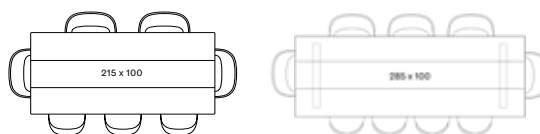

MATTEO COLLECTION

MATTEO DINING TABLE

- Powder coated aluminium frame with an untreated teak top.

DINING TABLE 215X100 GT080 € 3250

DINING TABLE 285X100 GT081 € 3795

Frame Aluminium

Top Teak