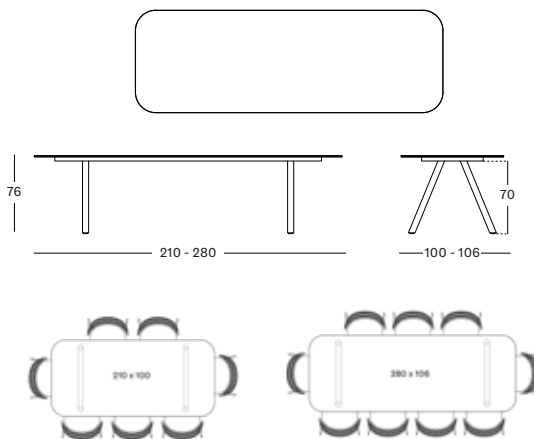

KODO COLLECTION by Studio Segers

KODO DINING CHAIR GD041 € 530

- Polypropylene rope on a powder coated aluminium frame.
- Stackable with care.

CUSHION	CAT. B	CAT. C	CAT. G	COM
Seat cushion 4 cm quick dry foam fabric usage QE141: 60 cm	QB141	QC141	QG141	QE141
	€ 130	€ 140	€ 160	€ 130

Frame Aluminium

Seat Polypropylene rope

QUICK SHIP SET FOSSIL GREY ALMOND GD041A033S033QSS1 € 670

QUICK SHIP SET DUNE WHITE ALMOND GD041A045S045QSS1 € 670

1. Set including:
2. 1x Kodo dining chair in Fossil Grey or Dune White
   - 1x seat cushion in Almond P0303 (cat. C)

QUICK SHIP SET FOSSIL GREY CARBON BEIGE GD041A033S033QSS2 € 660

QUICK SHIP SET DUNE WHITE CARBON BEIGE GD041A045S045QSS2 € 660

1. Set including:
2. 1x Kodo dining chair in Fossil Grey or Dune White
   - 1x seat cushion in Carbon Beige S2828 (cat. B)

PROTECTIVE COVER PC001 € 195

PROTECTIVE COVER PC020 (FITS 4 CHAIRS) € 200

KODO DINING TABLE 210X100 GT049

- Powder coated aluminium frame with a ceramic top (12 mm)

Frame Aluminium

Top Ceramic

FLINT CERAMIC TOP € 4500

SHARDS CERAMIC TOP € 3800

PORTLAND CERAMIC TOP € 3800

KODO DINING TABLE 280X106 GT050

- Powder coated aluminium frame with a ceramic top (12 mm)

FLINT CERAMIC TOP € 4998

SHARDS CERAMIC TOP € 4250

PORTLAND CERAMIC TOP € 4250