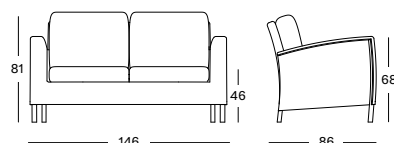

PROTECTIVE COVER PC003 € 350

DOVILE LOUNGE SOFA 3S GC133 € 1750

- Treated Lloyd Loom weave on an aluminium frame.
- Should be stored indoors during humid and cold weather.

CUSHIONS	CAT. B	CAT. C	CAT. G	COM
3 Seat + 3 back cushions 12 cm High Resilience foam polyester fibre filling fabric usage CE052: 570 cm	CB052 € 1085	CC052 € 1235	CG052 € 1298	CE052 € 1085