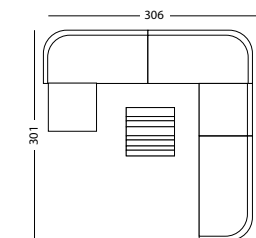

LEO MODULAR SET 5 RIGHT CAT. B CAT. C CAT. G COM

1. Set including:
2. 1x Leo modular corner right seat & back cushions
   - 2x Leo modular corner left seat & back cushions
   - 1x Leo modular center seat & back cushions
   - 1x Leo modular coffee table
   - 1x Leo modular footrest
   - 1x seat cushion

€ 10755 € 11039 € 11770 € 10755

PROTECTIVE COVER PC019 € 1250