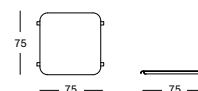

KODO MODULAR CONNECTING SIDE TABLE 75X75 GT140 € 725

- Aluminium powder coated connecting side table between modules.

Connecting side table 75x75