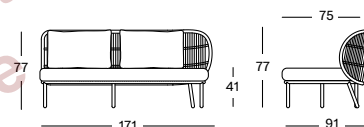

2 Seater Left