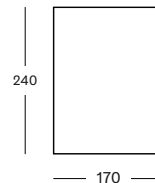

RUGS

CLIFF

- High-performance rug made of polyester fibre.

CLAY 170X240 GR001L004 € 670

CLAY 200X300 GR002L004 € 970

CLAY 250X350 GR003L004 € 1400

TOUNDRA

- High-performance rug made of polyester fibre.

SAHARA 170X240 GR001L002 € 615

SAHARA 200X300 GR002L002 € 900

SAHARA 250X350 GR003L002 € 1300

Rug Cliff Toundra