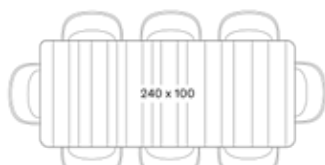

MATTEO COLLECTION

MATTEO DINING TABLE

- Powder coated aluminium frame with an untreated teak top.

DINING TABLE 215X100 GT080 € 3250

DINING TABLE 285X100 GT081 € 3795

Frame Aluminium

Top Teak

MATTEO BENCH

- Powder coated aluminium frame with an untreated teak seat.

BENCH 195X40 GB001 € 1350

BENCH 265X40 GB002 € 2050

Frame Aluminium

Seat Teak

MAX DINING TABLES

MAX DINING TABLES

- Powder coated aluminium structure with an untreated solid teak top or black HPL top.

TEAK TOP 90X90 GT095 € 1400

BLACK HPL TOP 90X90 GT095 € 1795

TEAK TOP 180X90 GT094 € 2050

TEAK TOP 240X100 GT093 € 2750

Frame Aluminium

Top Teak

HPL