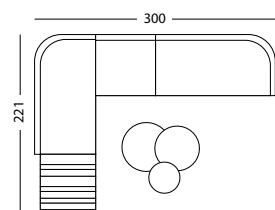

LEO MODULAR SET 2 LEFT CAT. B CAT. C CAT. G COM

1. Set including:
2. 2x Leo modular corner left seat & back cushions
   - 1x Leo modular center 1x seat & back cushions
   - 1x Leo modular coffee table
   - 1x Leo side table dia 45
   - 1x Leo coffee table dia 60
   - 1x Leo coffee table dia 70

€ 8470 € 8656 € 9145 € 8470

PROTECTIVE COVER PC013 € 1100