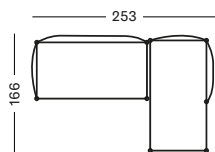

LENTO COLLECTION by Bertrand Lejoly

LENTO MODULAR SET 1

CAT. B CAT. C CAT. G COM

1. Set including:
2. 1x Lento modular corner right seat & back cushions
   - 1x Lento modular chaise longue left seat & back cushions

€ 6735 € 6925 € 7175 € 6735

PROTECTIVE COVER PC035 € 955