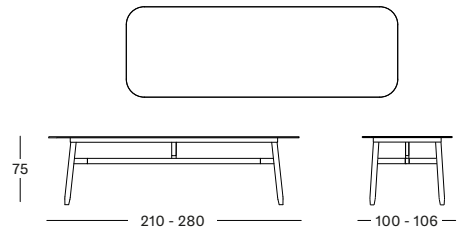

DAVID COLLECTION

DAVID DINING ARMCHAIR GD091 € 650

- Polypropylene rope on a stained brushed teak frame.

CUSHION	CAT. B	CAT. C	CAT. G	COM
Seat cushion 4 cm quick dry foam fabric usage QE212: 65 cm	QB212	QC212	QG212	QE212
	€ 120	€ 130	€ 155	€ 120

Frame Teak

Seat Polypropylene rope

QUICK SHIP SET SAVANE COCONUT GD091W092S048QS1 € 780

1. Set including:
2. 1x David dining chair in Aged Teak
   - 1x seat cushion in Savane Coconut S2222 (cat. C) with contrast piping in London Stone S0808 (cat. B)

PROTECTIVE COVER PC001 € 195

DAVID DINING TABLE

- Stained brushed teak base with a Flint ceramic table top.

DINING TABLE 210X100 GT056 € 4250

DINING TABLE 280X106 GT057 € 4750

Frame Teak

Top Ceramic