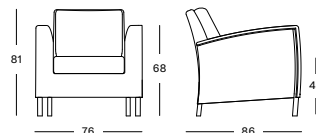

SAFI COLLECTION

SAFI LOUNGE CHAIR GC024 € 915

- Polyethylene wicker on an aluminium frame.

CUSHIONS	CAT. B	CAT. C	CAT. G	COM
Seat + back cushion 12 cm quick dry foam polyester fibre filling fabric usage QE250: 200 cm	QB250	QC250	QG250	QE250
	€ 485	€ 510	€ 630	€ 485

PROTECTIVE COVER PC002 € 250

Frame/Seat Synthetic wicker