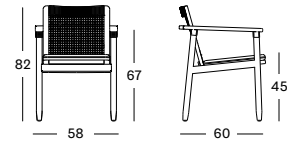

DAVID COLLECTION

DAVID DINING ARMCHAIR GD091 € 650

- Polypropylene rope on a stained brushed teak frame.

CUSHION	CAT. B	CAT. C	CAT. G	COM
Seat cushion 4 cm quick dry foam fabric usage QE212: 65 cm	QB212	QC212	QG212	QE212
	€ 120	€ 130	€ 155	€ 120

Frame Teak

Seat Polypropylene rope

QUICK SHIP SET SAVANE COCONUT GD091W092S048QS1 € 780

1. Set including:
2. 1x David dining chair in Aged Teak
   - 1x seat cushion in Savane Coconut S2222 (cat. C) with contrast piping in London Stone S0808 (cat. B)

PROTECTIVE COVER PC001 € 195

DAVID DINING TABLE

- Stained brushed teak base with a Flint ceramic table top.

DINING TABLE 210X100 GT056 € 4250

DINING TABLE 280X106 GT057 € 4750

Frame Teak

Top Ceramic