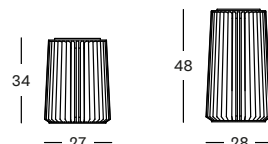

Black  
A007

Slats

Teak

Untreated teak  
W002

**MAYA LAMP SMALL** GI007 € 625

**MAYA LAMP LARGE** GI008 € 675