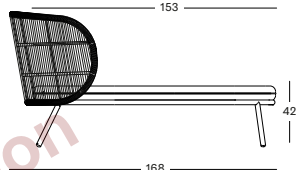

Seat Polypropylene rope

QUICK SHIP SET FOSSIL GREY ALMOND GC082A033S033QSS1 € 4277

QUICK SHIP SET DUNE WHITE ALMOND GC082A045S045QSS1 € 4277

1. Set including:
2. 1x Kodo daybed in Fossil Grey or Dune White
   - 1x seat cushion in Almond P0303 (cat. C)
   - 2x deco cushion 40x40 in Blush S2929 (cat. B)
   - 3x deco cushion 50x50 in Olive Green S2727 (cat. B)
   - 2x deco cushion in 60x60 in Almond P0303 (cat. C)

QUICK SHIP SET FOSSIL GREY CARBON BEIGE GC082A033S033QSS2 € 4294

QUICK SHIP SET DUNE WHITE CARBON BEIGE GC082A045S045QSS2 € 4294

1. Set including:
2. 1x Kodo daybed in Fossil Grey or Dune White
   - 1x seat cushion in Carbon Beige S2828 (cat. B)
   - 2x deco cushion 40x40 in Coral P0404 (cat. C)
   - 3x deco cushion 50x50 in Spice P0202 (cat. C)
   - 2x deco cushion 60x60 in Carbon Beige S2828 (cat. B)

PROTECTIVE COVER PC010 € 530