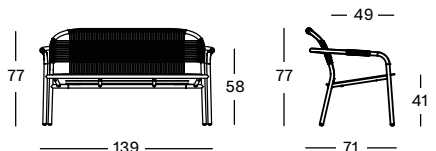

PROTECTIVE COVER PC002 € 250

CLEO LOUNGE SOFA GC252 € 1298

- Polypropylene rope on a powder coated aluminium frame.
- Stackable for max. 2 sofas. Handle with care to avoid damage.

SAGE GREEN / MISTY DOTS

FOSSIL GREY / MISTY DOTS

DUNE WHITE / DUNE WHITE

CUSHION	CAT. B	CAT. C	CAT. G	COM
Seat cushion 3 cm quick dry foam fabric usage QE427: 130 cm	QB427	QC427	QG427	QE427
	€ 230	€ 250	€ 345	€ 230

Frame/rope Aluminium/polypropylene