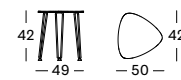

IVO COLLECTION

IVO TABLES

- Aluminium frame with a HDPE wicker and a HPL top.

SIDE TABLE DIA 44 GT008 € 560

COFFEE TABLE DIA 77 GT007 € 860

COFFEE TABLE DIA 93 GT006 € 1075

Basket HDPE wicker

Black
S010

Top HPL

Black
H055

IVO PLANT STAND

- Black powder coated steel frame with a HDPE wicker plant basket.
- Plastic saucer included.

SMALL DIA 29X36H GA901 € 250

MEDIUM DIA 40X45H GA902 € 315

LARGE DIA 29X65H GA903 € 330

Frame Steel

Black
M007

Basket HDPE wicker

Black
S010

ROZY SIDE & COFFEE TABLE

- Epoxy and black powder coated steel frame with a black HPL top.

SIDE TABLE GT001 € 470

COFFEE TABLE GT002 € 975

Frame Steel

Black
M007

Top HPL

Black
H055

ANTON SIDE & COFFEE TABLE

- Untreated solid teak base with a teak table top.

SIDE TABLE DIA 40 GT184 € 315

COFFEE TABLE DIA 70 GT187 € 500

Frame/Top Teak

Untreated teak
W002