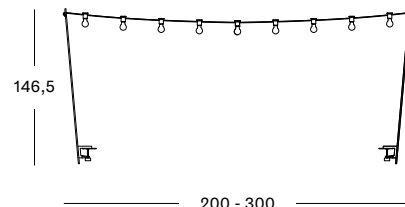

1 LED LAMP FOR LIGHT MY TABLE PRLAM0026 € 8

- Class II filament
- G45, Ø 45 mm x 75 mm
- E14, 2W, 2700K Lumen, AC 220V
- Energy label A, 20 000 burning hours

Vincent Sheppard prijslijst tuinmeubelen 2024 Vincent Sheppard prijslijst tuinmeubels 2024 Vincent Sheppard liste de prix mobilier de jardin 2024 Vincent Sheppard liste de prix meubles de jardin 2024 Vincent Sheppard Preisliste Gartenmöbel 2024

VINCENT SHEPPARD Webshop VINCENT SHEPPARD Winkels VINCENT SHEPPARD Verkooppunten VINCENT SHEPPARD Verdelers VINCENT SHEPPARD Verdeelpunten VINCENT SHEPPARD Boutique Vente en Ligne VINCENT SHEPPARD Magasins VINCENT SHEPPARD Points de vente VINCENT SHEPPARD Distributeurs VINCENT SHEPPARD Points de distribution VINCENT SHEPPARD Revendeurs VINCENT SHEPPARD Boutiques VINCENT SHEPPARD boutique web vente en ligne

Vincent Sheppard Distribution Points of sale Vincent Sheppard Resellers Vincent Sheppard Distributors Vincent Sheppard Retailers Vincent Sheppard Dealers Vincent Sheppard Händler Vincent Sheppard Shops Vincent Sheppard E-shop Vincent Sheppard Geschäfte Vincent Sheppard Verkaufsstellen Vincent Sheppard Vertriebsstellen Vincent Sheppard Händler Vincent Sheppard Vertriebspartner