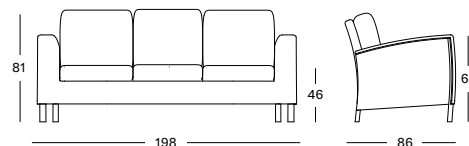

PROTECTIVE COVER PC006 € 425

Frame/Seat Synthetic wicker