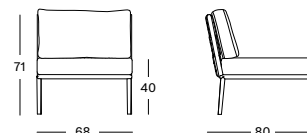

LEO MODULAR CENTER GC049 € 770

- Acrylic rope on a powder coated aluminium frame.

CUSHIONS	CAT. B	CAT. C	CAT. G	QOM
Seat + back cushion 12 cm quick dry foam polyester fibre filling fabric usage QE155: 510 cm	QB362	QC362	QG362	QE362
	€ 535	€ 575	€ 690	€ 535

Frame Aluminium

Lava
A013

Seat Acrylic rope

Lava
S013