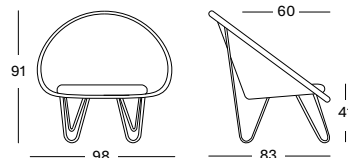

PROTECTIVE COVER PC007 € 310