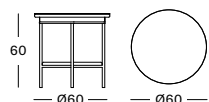

PROTECTIVE COVER PC001 € 195

AVIGNON SIDE TABLE GT011 € 575

- Treated Lloyd Loom weave on an aluminium frame.
- Should be stored indoors during humid and cold weather.
- Optional glass top available.