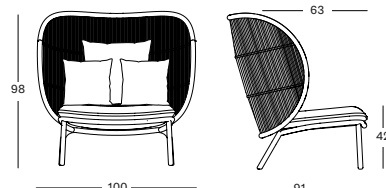

KODO COLLECTION by Studio Segers

KODO COCOON GC044 € 1150

- Polypropylene rope on a powder coated aluminium frame.

CUSHIONS	CAT. B	CAT. C	CAT. G	COM
Seat cushion 12 cm quick dry foam fabric usage QE142: 180 cm	QB142 € 390	QC142 € 415	QG142 € 470	QE142 € 390
Deco 40x40 polyester fibre filling	CB092 € 85	CC092 € 96	CG092 € 110	CE092 € 85
Deco 60x60 polyester fibre filling	CB123 € 112	CC123 € 122	CG123 € 147	CE123 € 112

Frame Aluminium

Seat Polypropylene rope

QUICK SHIP SET COMBI 1 FOSSIL GREY ALMOND GC044A033S033QSS11 € 1847

QUICK SHIP SET COMBI 1 DUNE WHITE ALMOND GC044A045S045QSS11 € 1847

1. Set including:
2. 1x Kodo cocoon in Fossil Grey or Dune White
   - 1x seat cushion in Almond P0303 (cat. C)
   - 2x deco cushion 40x40 in Blush S2929 (cat. B)
   - 1x deco cushion 60x60 in Olive Green S2727 (cat. B)

QUICK SHIP SET COMBI 1 FOSSIL GREY CARBON BEIGE GC044A033S033QSS12 € 1854

QUICK SHIP SET COMBI 1 DUNE WHITE CARBON BEIGE GC044A045S045QSS12 € 1854

1. Set including:
2. 1x Kodo cocoon in Fossil Grey or Dune White
   - 1x seat cushion in Carbon Beige S2828 (cat. B)
   - 2x deco cushion 40x40 in Coral P0404 (cat. C)
   - 1x deco cushion 60x60 in Spice P0202 (cat. C)

QUICK SHIP SET COMBI 1 FOSSIL GREY FIG GREEN GC044A033S033QSS14 € 1857

QUICK SHIP SET COMBI 1 DUNE WHITE FIG GREEN GC044A045S045QSS14 € 1857

1. Set including:
2. 1x Kodo cocoon in Fossil Grey or Dune White
   - 1x seat cushion in Almond P0303 (cat. C)
   - 2x deco cushion 40x40 in Olive Green S2727 (cat. B)
   - 1x deco cushion 60x60 in Fig Green M0303 (cat. C)

PROTECTIVE COVER PC007 € 310