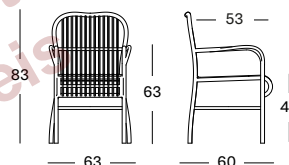

Frame/Seat Synthetic wicker