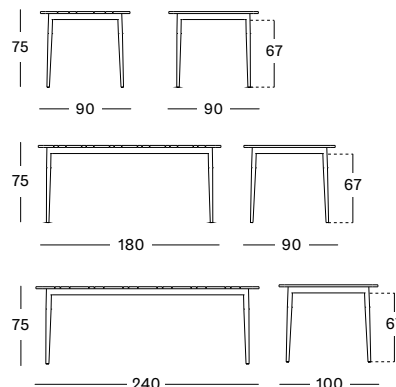

LEO COLLECTION

LEO DINING CHAIR GD075 € 698

- Acrylic rope on a powder coated aluminium frame.

CUSHIONS	CAT. B	CAT. C	CAT. G	COM
Seat + back cushion 4 cm quick dry foam 12 cm polyester fibre filling fabric usage QE073: 110 cm	QB387	QC387	QG387	QE387
	€ 245	€ 270	€ 355	€ 245

Frame Aluminium

Lava
A013

Seat Acrylic rope

Lava
S013

QUICK SHIP SET ZINC GD075A013S013QSS1 € 968

1. Set including:
2. 1x Leo dining chair in Lava
   - 1x seat cushion and 1x back cushion in Savane Zinc S2121 (cat. C)

PROTECTIVE COVER PC001 € 195

LEO DINING TABLES

- Powder coated aluminium frame with an untreated solid teak top.

TEAK TOP 90X90 GT075 € 1400

TEAK TOP 180X90 GT074 € 2050

TEAK TOP 240X100 GT073 € 2750

Frame Aluminium

Lava
A013

Top Teak

Untreated teak
W002

LEO COFFEE & SIDE TABLES

- Powder coated aluminium frame and top.

SIDE TABLE DIA 45 GT068 € 330

COFFEE TABLE DIA 60 GT069 € 350

COFFEE TABLE DIA 70 GT072 € 425

Frame Aluminium

Lava
A013