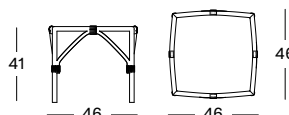

Frame Synthetic wicker