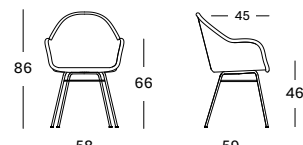

QUICK SHIP SET CAT. C € 621

1. Set including:
2. 1x Edgard dining chair Old Lace, Mocca or Black with steel a base
   - 1x seat cushion in Almond P0303 (cat. C)