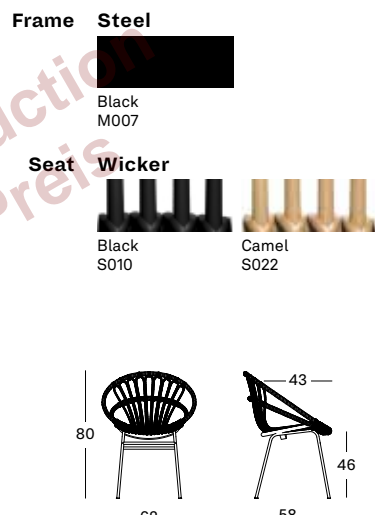

PROTECTIVE COVER PC001 € 195

ROY LAZY CHAIR GC061 € 598

- Polyethylene wicker on an aluminium frame with an epoxy and black powder coated steel frame.

CUSHION	CAT. B	CAT. C	CAT. G	COM
Seat cushion 2 cm polyether foam fabric usage CE172: 65 cm	CB172	CC172	CG172	CE172
	€ 114	€ 126	€ 163	€ 114