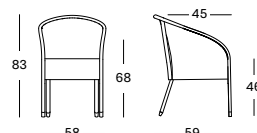

PROTECTIVE COVER PC045 € 360

MIA

MIA DINING CHAIR GD002 € 625

- Polyethylene wicker in colour Old Lace on an aluminium frame.

CUSHION	CAT. B	CAT. C	CAT. G	COM
Seat cushion 4 cm polyether foam fabric usage CE112: 70 cm	CB112 € 120	CC112 € 125	CG112 € 155	CE112 € 120

Frame/Seat Synthetic wicker
Old Lace
S007