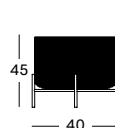

IVO COLLECTION

IVO TABLES

- Aluminium frame with a HDPE wicker and a HPL top.

SIDE TABLE DIA 44 GT008 € 560

COFFEE TABLE DIA 77 GT007 € 860

COFFEE TABLE DIA 93 GT006 € 1075

Basket HDPE wicker

Black
S010

Top HPL

Black
H055

IVO PLANT STAND

- Black powder coated steel frame with a HDPE wicker plant basket.
- Plastic saucer included.

SMALL DIA 29X36H GA901 € 250

MEDIUM DIA 40X45H GA902 € 315

LARGE DIA 29X65H GA903 € 330

Frame Steel

Black
M007

Basket HDPE wicker

Black
S010

ROZY SIDE & COFFEE TABLE

- Epoxy and black powder coated steel frame with a black HPL top.

SIDE TABLE GT001 € 470

COFFEE TABLE GT002 € 975

Frame Steel

Black
M007

Top HPL

Black
H055

ANTON SIDE & COFFEE TABLE

- Untreated solid teak base with a teak table top.

SIDE TABLE DIA 40 GT184 € 315

COFFEE TABLE DIA 70 GT187 € 500

Frame/Top Teak

Untreated teak
W002