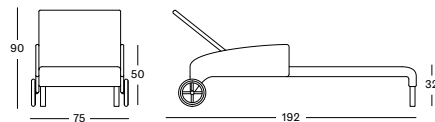

OUTDOOR LLOYD LOOM COLLECTION

DOVILE SUNLOUNGER WITH ARMS GC120 € 1250

- Treated Lloyd Loom weave on an aluminium frame.
- Should be stored indoors during humid and cold weather.

Frame/Seat Lloyd Loom

All colours
see page 10

CUSHION	CAT. B	CAT. C	CAT. G	COM
Cushion with piping removable cover 3 cm polyether foam fabric usage CE120: 230 cm	CB120 € 295	CC120 € 325	CG120 € 425	CE120 € 295
Cushion with piping non-removable cover 3 cm polyether foam fabric usage CE020: 240 cm	CB020 € 285	CC020 € 310	CG020 € 398	CE020 € 285