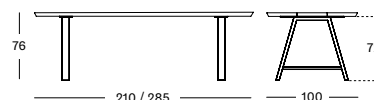

MATTEO COLLECTION

MATTEO DINING TABLE

- Powder coated aluminium frame with an untreated teak top.

DINING TABLE 215X100 GT080 € 3250

DINING TABLE 285X100 GT081 € 3795

Frame Aluminium

Top Teak

MATTEO BENCH

- Powder coated aluminium frame with an untreated teak seat.

BENCH 195X40 GB001 € 1350

BENCH 265X40 GB002 € 2050

Frame Aluminium

Seat Teak

MAX DINING TABLES

MAX DINING TABLES

- Powder coated aluminium structure with an untreated solid teak top or black HPL top.

TEAK TOP 90X90 GT095 € 1400

BLACK HPL TOP 90X90 GT095 € 1795

TEAK TOP 180X90 GT094 € 2050

TEAK TOP 240X100 GT093 € 2750

Frame Aluminium

Top Teak

HPL