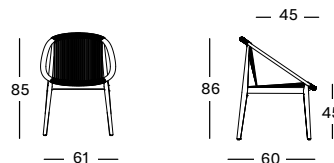

FRIDA COLLECTION

FRIDA DINING CHAIR GD250 € 750

- Polypropylene rope on an untreated teak frame.

Base Teak

Rope Polypropylene

UNTREATED TEAK / ANTHRACITE

UNTREATED TEAK / DUNE WHITE

CUSHION	CAT. B	CAT. C	CAT. G	COM
Seat cushion Removable cover 2cm polyether foam fabric usage CE428: 50 cm	CB428	CC428	CG428	CE428
	€ 120	€ 130	€ 150	€ 120

PROTECTIVE COVER PC001 € 195

FRIDA LOUNGE CHAIR GC250

- Polypropylene rope on an untreated teak frame.