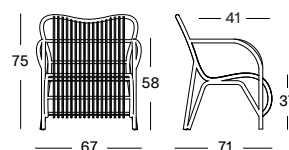

Frame/Seat Synthetic wicker