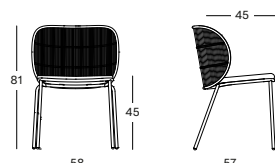

QUICK SHIP SET FOSSIL GREY ALMOND GD041A033S033QSS1 € 670

QUICK SHIP SET DUNE WHITE ALMOND GD041A045S045QSS1 € 670

1. Set including:
2. 1x Kodo dining chair in Fossil Grey or Dune White
   - 1x seat cushion in Almond P0303 (cat. C)