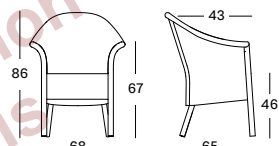

PROTECTIVE COVER PC001 € 195

MONTE CARLO DINING CHAIR GD104 € 575

- Treated Lloyd Loom weave on an aluminium frame.
- Should be stored indoors during humid and cold weather.

CUSHIONS	CAT. B	CAT. C	CAT. G	COM
Seat cushion 4 cm polyether foam fabric usage CE002: 65 cm	CB004 € 120	CC004 € 130	CG004 € 155	CE004 € 120