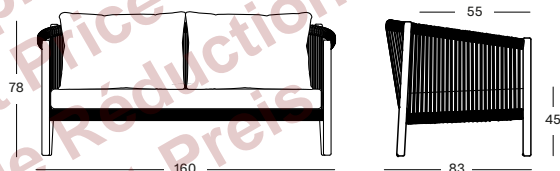

LENTO COLLECTION by Bertrand Lejoly

LENTO LOUNGE SOFA 2.5S GC137 € 2150

- Polypropylene rope on a powder coated aluminium frame with teak legs.

Frame Teak

Untreated teak
W002

Seat Polypropylene rope

Anthracite
S026

CUSHION COMBI 1	CAT. B	CAT. C	CAT. G	QOM
1 Seat + 2 back cushions 12 cm quick dry foam polyester fibre filling fabric usage QE327: 400 cm	QB381	QC381	QG381	QE381
	€ 1170	€ 1235	€ 1345	€ 1170

CUSHION COMBI 2	CAT. B	CAT. C	CAT. G	QOM
Seat + wing cushion 12 cm quick dry foam polyester fibre filling fabric usage QE330: 420 cm	QB382	QC382	QG382	QE382
	€ 1210	€ 1285	€ 1400	€ 1210

QUICK SHIP SET COMBI 1 STONE GC137W002S026QSS1 € 3495

1. Set including:
2. 1x Lento lounge sofa 2,5S in untreated teak
   - 1x seat cushion and 2x back cushion in Stone T0202 (cat. G)

QUICK SHIP SET COMBI 2 STONE GC137W002S026QSS2 € 3550

1. Set including:
2. 1x Lento lounge sofa 2,5S in untreated teak
   - 1x seat cushion and 1x wing cushion in Stone T0202 (cat. G)