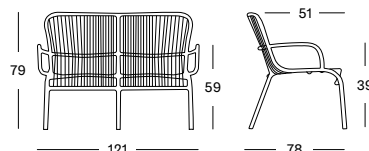

LOOP FOOTREST GC080

- Black polyethylene fibre on a powder coated aluminium frame.
- Polypropylene rope on a powder coated aluminium frame (Beige/Stone White, Taupe, Fossil Grey).

FOOTREST BLACK € 310

FOOTREST ROPE € 340

Frame/Rope Aluminium/Polyethylene fibre