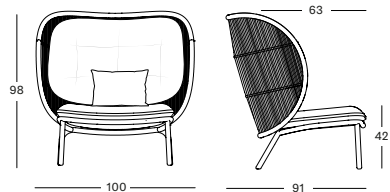

KODO COLLECTION by Studio Segers

KODO COCOON GC044 € 1150

- Polypropylene rope on a powder coated aluminium frame.

CUSHIONS	CAT. B	CAT. C	CAT. G	COM
Seat cushion 12 cm quick dry foam fabric usage QE142: 180 cm	QB142 € 390	QC142 € 415	QG142 € 470	QE142 € 390
Back cushion polyester fibre filling fabric usage CE144: 210 cm	QB144 € 315	QC144 € 345	QG144 € 400	QE144 € 315
Deco 35x50 polyester fibre filling	CB114 € 87	CC114 € 98	CG114 € 112	CE114 € 87

Frame Aluminium

Seat Polypropylene rope

QUICK SHIP SET COMBI 2 FOSSIL GREY ALMOND GC044S033QSS21 € 1997

QUICK SHIP SET COMBI 2 DUNE WHITE ALMOND GC044S045QSS21 € 1997

1. Set including:
2. 1x Kodo cocoon in Fossil Grey or Dune White
   - 1x seat cushion in Almond P0303 (cat. C)
   - 1x back cushion in Almond P0303 (cat. C)
   - 1x deco cushion 35x50 in Olive Green S2727 (cat. B)

QUICK SHIP SET COMBI 2 FOSSIL GREY CARBON BEIGE GC044S033QSS22 € 1953

QUICK SHIP SET COMBI 2 DUNE WHITE CARBON BEIGE GC044S045QSS22 € 1953

1. Set including:
2. 1x Kodo cocoon in Fossil Grey or Dune White
   - 1x seat cushion in Carbon Beige S2828 (cat. B)
   - 1x back cushion in Carbon Beige S2828 (cat. B)
   - 1x deco cushion 35x50 in Spice P0202 (cat. C)

PROTECTIVE COVER PC007 € 310