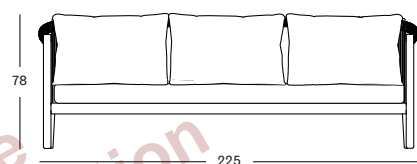

LENTO COLLECTION by Bertrand Lejoly

LENTO LOUNGE SOFA 3S GC138 € 2600

- Polypropylene rope on a powder coated aluminium frame with teak legs.

CUSHIONS	CAT. B	CAT. C	CAT. G	QOM
1 Seat + 3 back cushions 12 cm quick dry foam polyester fibre filling fabric usage QE336: 560 cm	QB385	QC385	QG385	QE385
	€ 1600	€ 1715	€ 1830	€ 1600