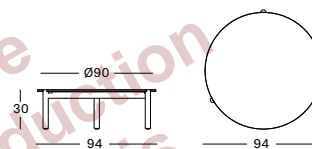

ODA COLLECTION

NEW

ODA SIDE TABLE DIA 45 GT149

- Solid untreated teak frame with a ceramic top (12 mm).

FLINT CERAMIC TOP € 898

SHARDS CERAMIC TOP € 825

PORTLAND CERAMIC TOP € 825

ODA COFFEE TABLE DIA 68 GT150

- Solid untreated teak frame with a ceramic top (12 mm).

FLINT CERAMIC TOP € 998

SHARDS CERAMIC TOP € 925

PORTLAND CERAMIC TOP € 925

ODA COFFEE TABLE DIA 90 GT151

- Solid untreated teak frame with ceramic top (12 mm).

FLINT CERAMIC TOP € 1275

SHARDS CERAMIC TOP € 1175

PORTLAND CERAMIC TOP € 1175

ODA COFFEE TABLE 129X53 GT147

- Solid untreated teak frame with a ceramic top (12 mm).

FLINT CERAMIC TOP € 1550

SHARDS CERAMIC TOP € 1400

PORTLAND CERAMIC TOP € 1400

Frame Teak

Top Ceramic