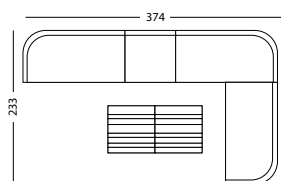

LEO MODULAR SET 4 RIGHT CAT. B CAT. C CAT. G COM

1. Set including:
2. 2x Leo modular corner left seat & back cushions
   - 1x Leo modular corner right seat & back cushions
   - 1x Leo modular center seat & back cushion
   - 2x Leo modular coffee table

€ 10795 € 11054 € 11730 € 10795

PROTECTIVE COVER PC017 € 1200