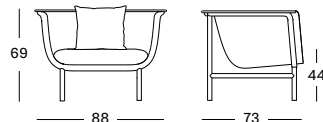

WICKED COLLECTION by Alain Gilles

WICKED LOUNGE CHAIR GC037 € 1098

- Polyethylene wicker on a black or white powder coated aluminium frame.

BLACK / TAUPE

WHITE / NATURAL

CUSHIONS	CAT. B	CAT. C	CAT. G	COM
Seat cushion 10 cm quick dry foam fabric usage QE037: 70 cm	QB037 € 280	QC037 € 290	QG037 € 320	QE037 € 280
Deco 40x40 polyester fibre filling	CB092 € 85	CC092 € 96	CG092 € 110	CE092 € 85

PROTECTIVE COVER PC004 € 250

Frame Aluminium

Black A007 White A008

Seat Wicker

Taupe S021 Natural S024