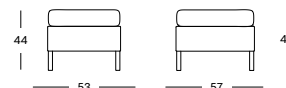

GLASS FOR DOVILE FOOTREST GL030 € 100

CUSHION	CAT. B	CAT. C	CAT. G	COM
Seat cushion 12 cm polyether foam fabric usage CE004: 65 cm	CB029 € 180	CC029 € 198	CG029 € 220	CE029 € 180