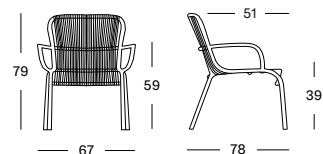

#### Aluminium/Polypropylene rope

Dune White  
A045S045

Taupe  
A011S011

Fossil Grey  
A033S033

Moss  
A016S016

Terracotta  
A028S028

**PROTECTIVE COVER PC002 (FITS 2 CHAIRS)** € 250

**PROTECTIVE COVER PC002 (FITS 2 LOUNGE CHAIRS)** € 250