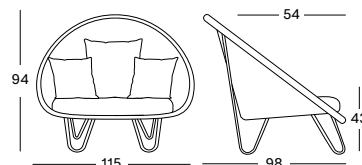

GIPSY COLLECTION

GIPSY LOUNGE BLACK HAIRPIN BASE GC113 € 875

- Polyethylene wicker on an aluminium frame with an epoxy and black powder coated steel base.

CUSHIONS	CAT. B	CAT. C	CAT. G	COM
Seat cushion 12 cm quick dry foam fabric usage CE046: 120 cm	QB046 € 475	QC046 € 520	QG046 € 575	QE046 € 475
Deco 40x40 polyester fibre filling	CB092 € 85	CC092 € 96	CG092 € 110	CE092 € 85
Deco 60x60 polyester fibre filling	CB123 € 112	CC123 € 122	CG123 € 147	CE123 € 112

Frame Steel
Black
M007

Seat Synthetic wicker
Black
S023